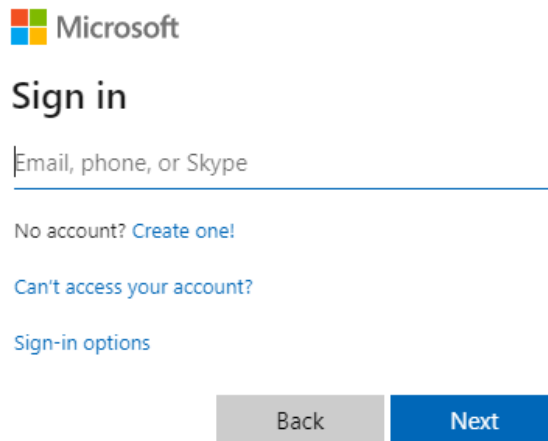

Buzz

FLVS_BUZZ Student Information

Logging In

Use the following link: <https://pusd-peoriaelem.agilixbuzz.com>

Click LOGIN in the upper right corner  the system should automatically log you in system.

If you receive the Microsoft Sign in Screen enter your Peoria student email address and click next. Your student email address is a combination of your username and @student.pusd11.net.