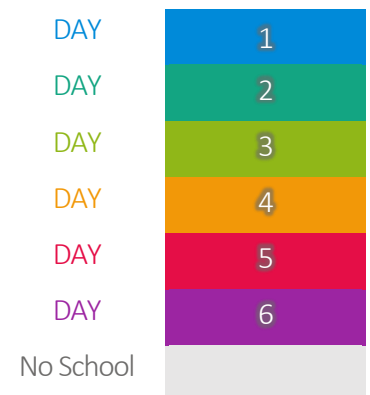

6-Day Rotation Schedule | 2021-2022

This calendar and the 6-Day Rotation apply to Elementary Schools ONLY.

AUGUST				
MON	TUE	WED	THU	FRI
2	3	4*	5	6
9	10	11 a.m.	12	13
16	17	18 p.m.	19	20
23	24	25 a.m.	26	27
30	31			

SEPTEMBER				
MON	TUE	WED	THU	FRI
		1 p.m.	2	3
6	7	8 a.m.	9	10
13	14	15 p.m.	16	17
20	21	22 a.m.	23	24
27	28	29 p.m.	30	

OCTOBER				
MON	TUE	WED	THU	FRI
				1
4	5	6 a.m.	7	8
11	12	13 p.m.	14	15
18	19	20 a.m.	21	22
25	26	27 p.m.	28	29

NOVEMBER				
MON	TUE	WED	THU	FRI
1	2	3 a.m.	4	5
8	9	10 p.m.	11	12
15	16	17*	18	19
22	23	24	25	26
29	30			

DECEMBER				
MON	TUE	WED	THU	FRI
		1*	2	3
6	7	8 a.m.	9	10
13	14	15 p.m.	16	17
20	21	22	23	24
27	28	29	30	31

JANUARY				
MON	TUE	WED	THU	FRI
3	4	5*	6	7
10	11	12 a.m.	13	14
17	18	19 p.m.	20	21
24	25	26 a.m.	27	28
31				

FEBRUARY				
MON	TUE	WED	THU	FRI
	1	2 p.m.	3	4
7	8	9 a.m.	10	11
14	15	16 p.m.	17	18
21	22	23 a.m.	24	25
28				

MARCH				
MON	TUE	WED	THU	FRI
	1	2 p.m.	3	4
7	8	9 a.m.	10	11
14	15	16	17	18
21	22	23 p.m.	24	25
28	29	30 a.m.	31	

APRIL				
MON	TUE	WED	THU	FRI
				1
4	5	6 p.m.	7	8
11	12	13 a.m.	14	15
18	19	20 p.m.	21	22
25	26	27 a.m.	28	29

MAY				
MON	TUE	WED	THU	FRI
2	3	4 p.m.	5	6
9	10	11 a.m.	12	13
16	17	18 p.m.	19	20
23	24	25	26	27
30	31			

MODIFIED WEDNESDAY

8 a.m. Schools dismiss at 1 p.m.
8:40 a.m. Schools dismiss at 1:40 p.m.

*Aug. 4, Nov. 17, Dec. 1 & Jan. 5 are not Modified Wednesdays
a.m.-- Morning specials only
p.m.- Afternoon specials only