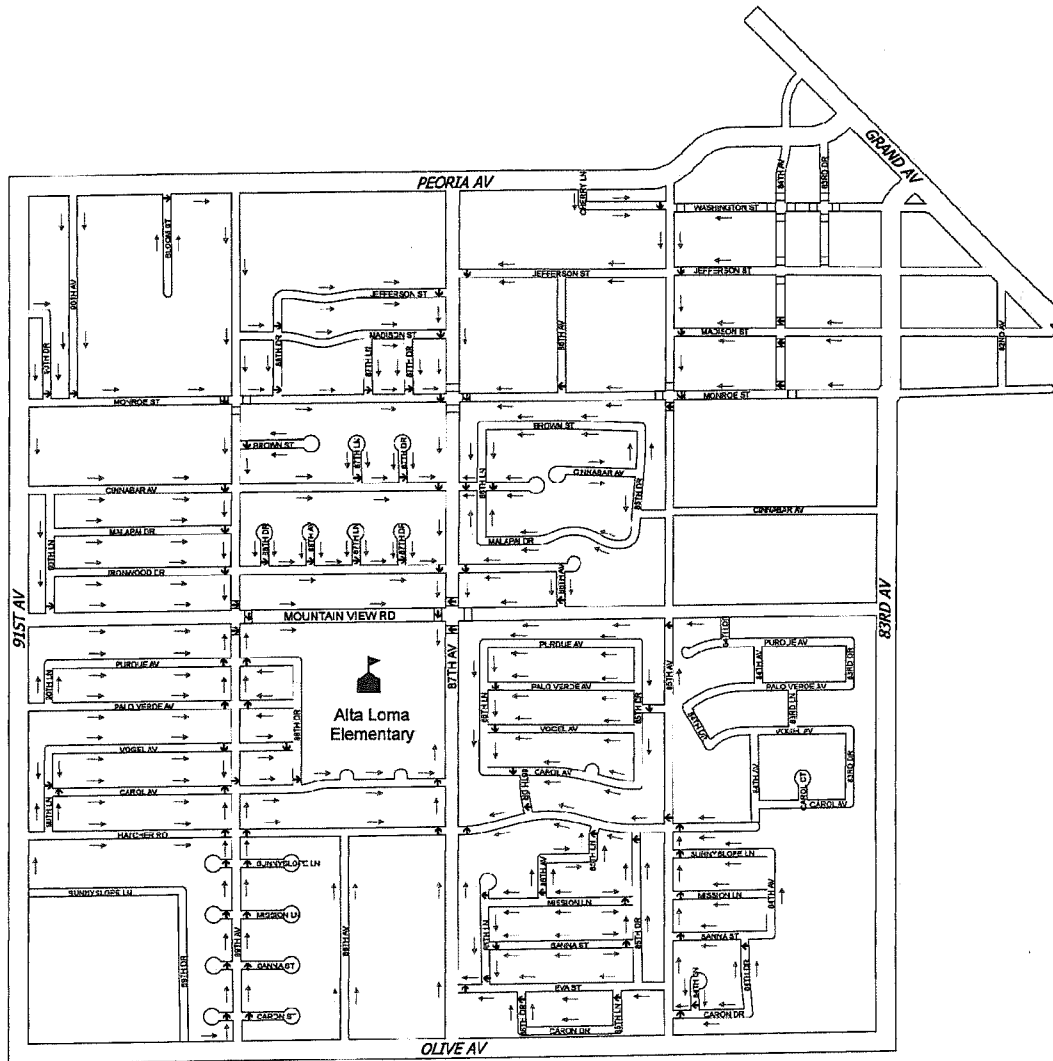

Alta Loma Elementary School Suggested Route to School Walking Map 2014-15 School Year

NOTE:
This map is based on imprecise source data, subject to change and is FOR GENERAL REFERENCE ONLY.

Legend

- → Walking Route
- ↕ Street Crossing
- Crosswalk
- ↔ 15 mph School Crossing
- ⏸ Private Street
- 🚩 School Location

Sherri Hedges
_____
Sherri Hedges
Principal
Alta Loma Elementary School

7/21/14
_____
Date

Ali Bridgewater
_____
Ali Bridgewater
K-12 Administrator
Peoria Unified School District

7/21/2014
_____
Date

_____ Date
Jamal Rahimi, P.E.
City Traffic Engineer
City of Peoria