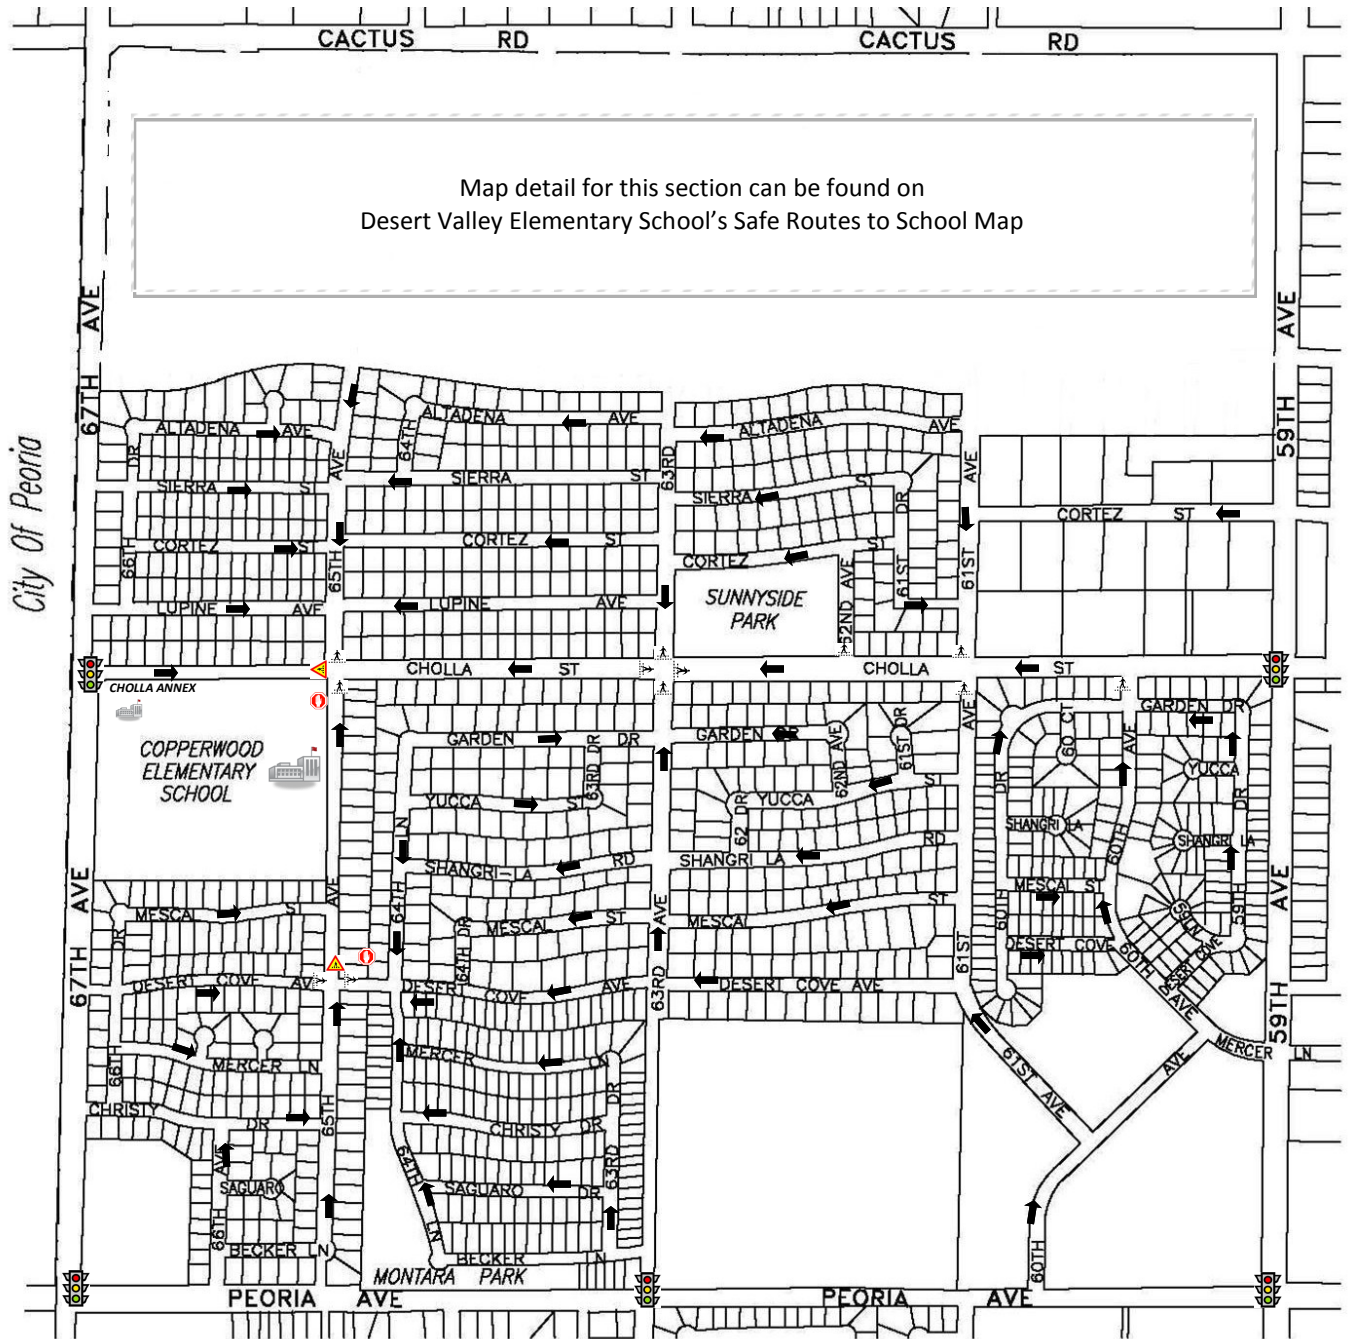

**LEGEND**

	SAFE SCHOOL ROUTE		SIGNALIZED INTERSECTION WITH STANDARD WHITE CROSSWALK
	WHITE CROSSWALK		YELLOW CROSSWALK 15 MPH SCHOOL ZONE WITH CROSSING GUARD
	SCHOOL		CROSSING GUARD
	BUS STOP		

Map detail for this section can be found on  
Desert Valley Elementary School's Safe Routes to School Map

Safe Route to School Plan	2011-2012
Copperwood Elementary School	Sheet 1 of 1