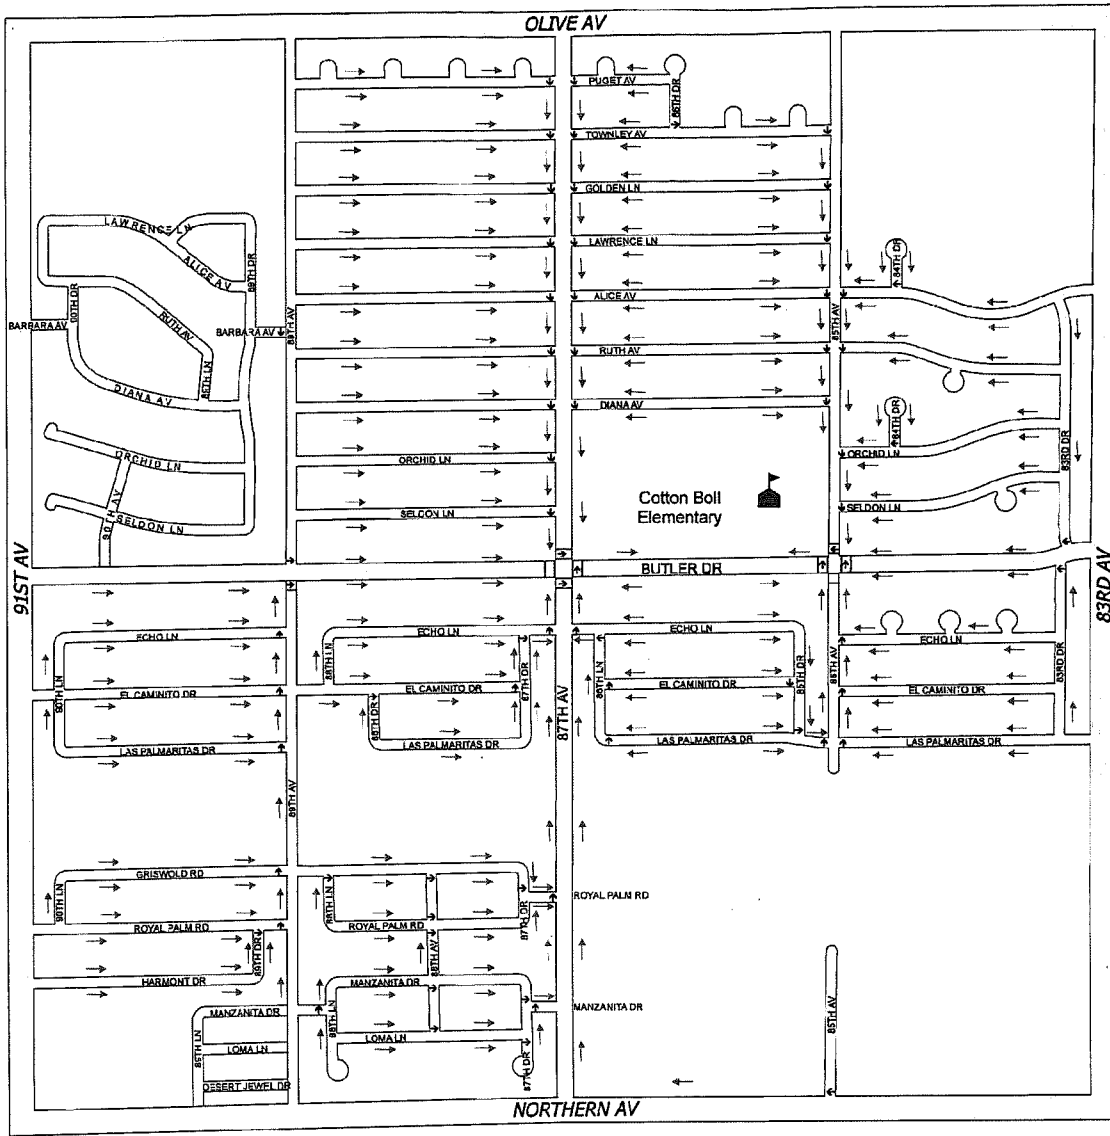

Cotton Boll Elementary School Suggested Route to School Walking Map 2014-15 School Year

NOTE:
This map is based on imprecise source data, subject to change and is FOR GENERAL REFERENCE ONLY.

Legend

- → Walking Route
- ↕ Street Crossing
- Crosswalk
- ↔ 15 mph School Crossing
- 🏫 School Location
- ▭ Private Street

[Signature]
Dave Snyder
Principal
Cotton Boll Elementary School

7/21/14
Date

[Signature]
Ali Bridgewater
K-12 Administrator
Peoria Unified School District

7/21/2014
Date

Jamal Rahimi, P.E.
City Traffic Engineer
City of Peoria

Date