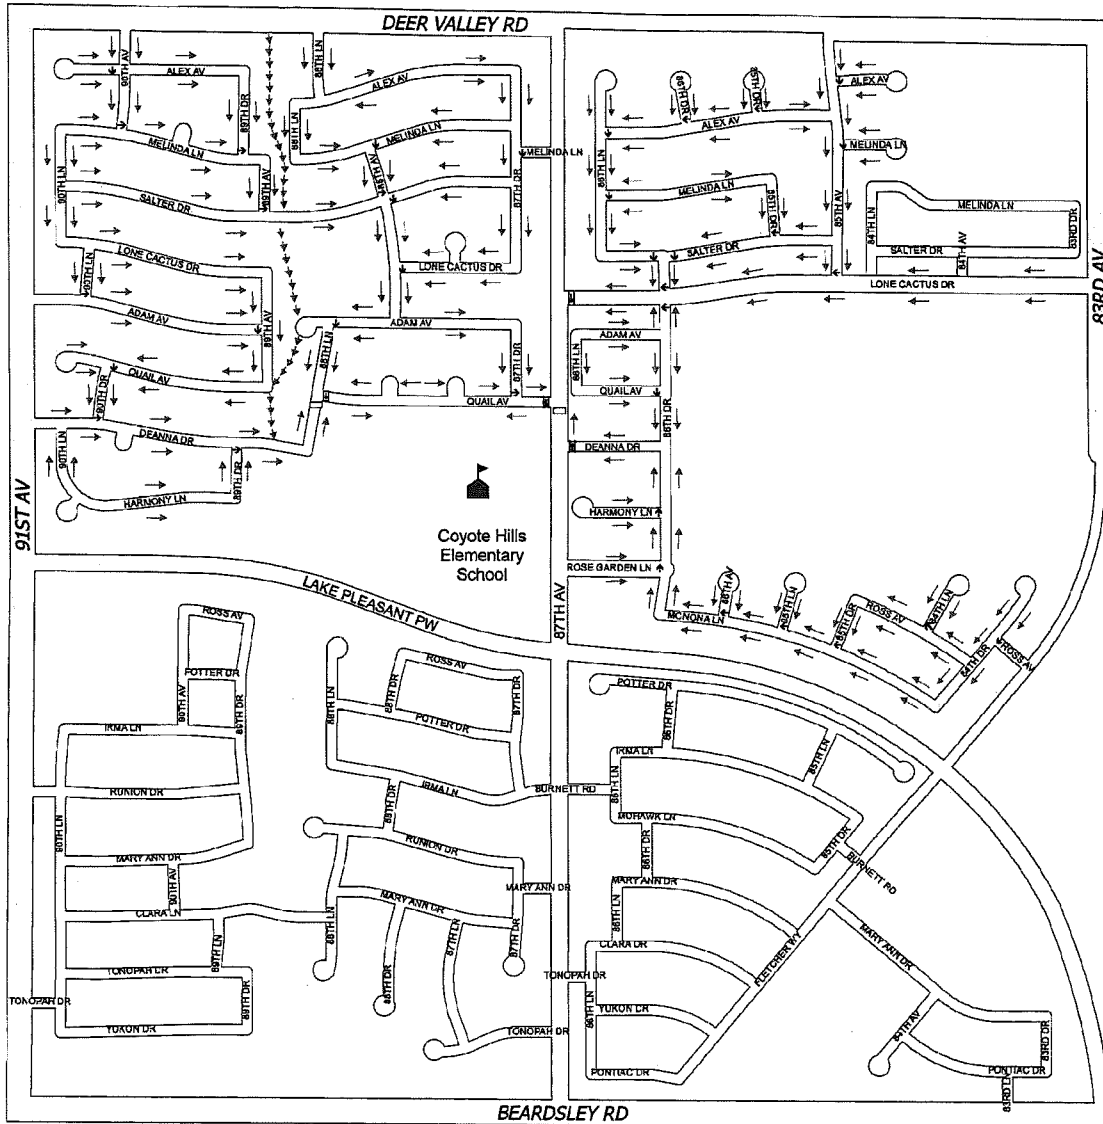

# Coyote Hills Elementary School Suggested Route to School Walking Map 2014-15 School Year

**NOTE:**  
This map is based on imprecise source data, subject to change and is FOR GENERAL REFERENCE ONLY.

**Legend**

- Walking Route
- Crosswalk
- Street Crossing
- 15 mph School Crossing
- Public Streets
- School Location

Reference: "School Safe Routes Map" 07/02/03 IT GS JL

*Terry Balliet*  
 Terry Balliet  
 Principal  
 Coyote Hills Elementary School