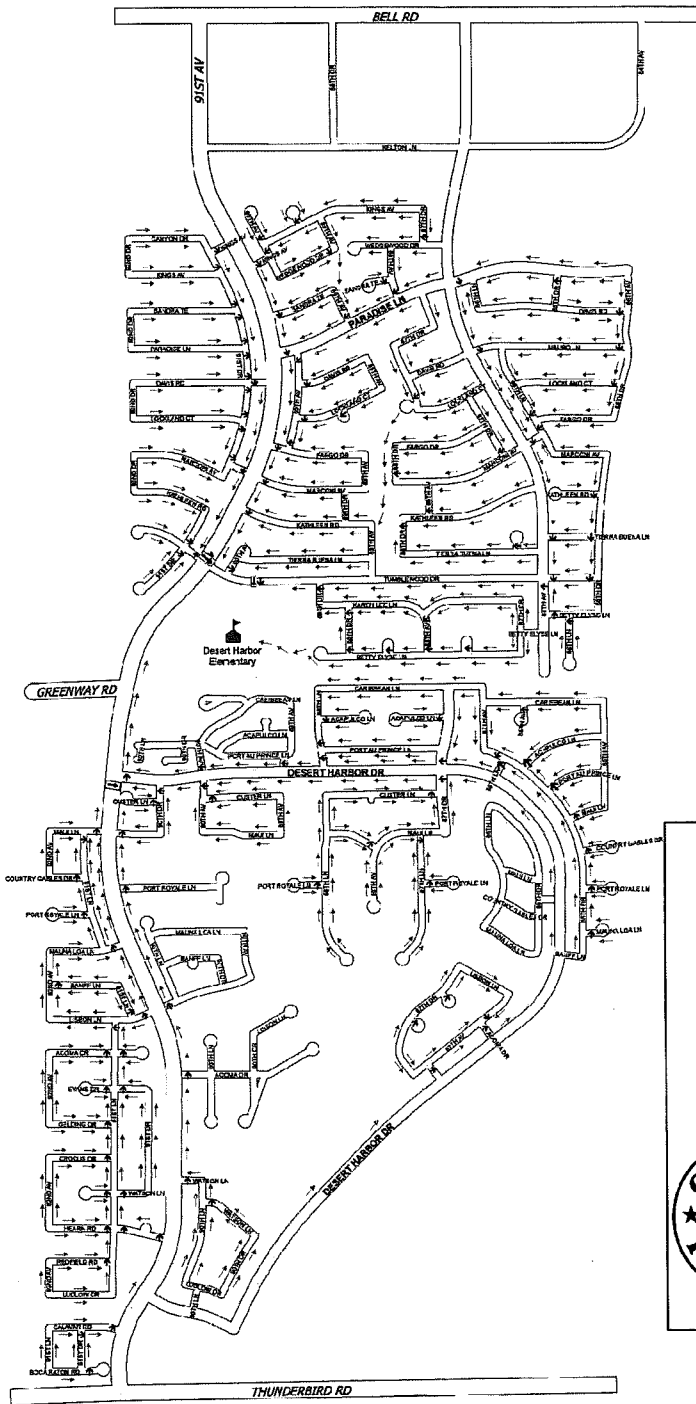

Desert Harbor Elementary School Suggested Route to School Walking Map 2014-15 School Year

NOTE:
This map is based on imprecise source data, subject to change and is for GENERAL REFERENCE ONLY.

Legend

- School Location
- Walking Route
- Street Crossing
- Crosswalk
- 15 mph School Crossing
- Private Streets

Reference: "School Safe Routes Map" 07/12/14 IT GIS JL

 Becky Berhow
 Principal
 Desert Harbor Elementary School

7/21/14

 Date

 Ali Bridgewater
 K-12 Administrator
 Peoria Unified School District

7/21/14

 Date