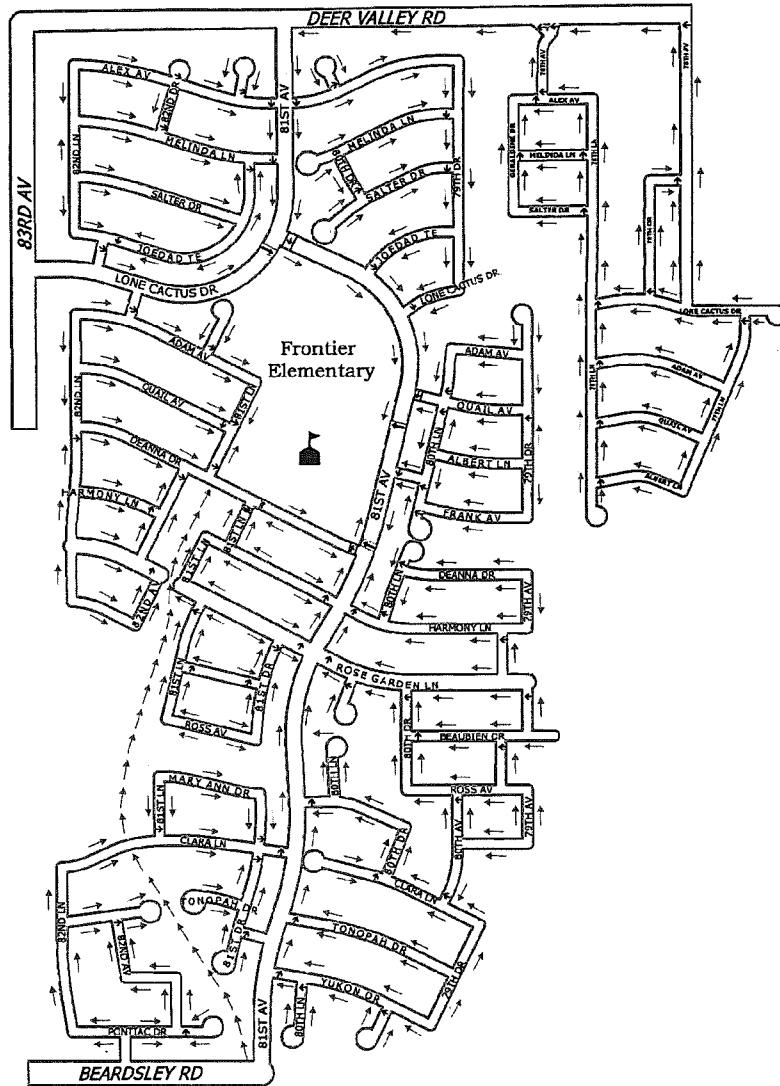

# Frontier Elementary School Suggested Route to School Walking Map 2014-15 School Year

**Legend**

- School Location
- Walking Route
- 15 mph School Crossing
- Crosswalk
- Street Crossing

Reference: "Actual Side Walk Map" 07/10/018 IF 081.1

**NOTE:**  
This map is based on imprecise source data, subject to change and is FOR GENERAL REFERENCE ONLY.

Laurie Little Date  
 Principal  
 Frontier Elementary School

All Bridgewater Date  
 K-12 Administrator  
 Peoria Unified School District