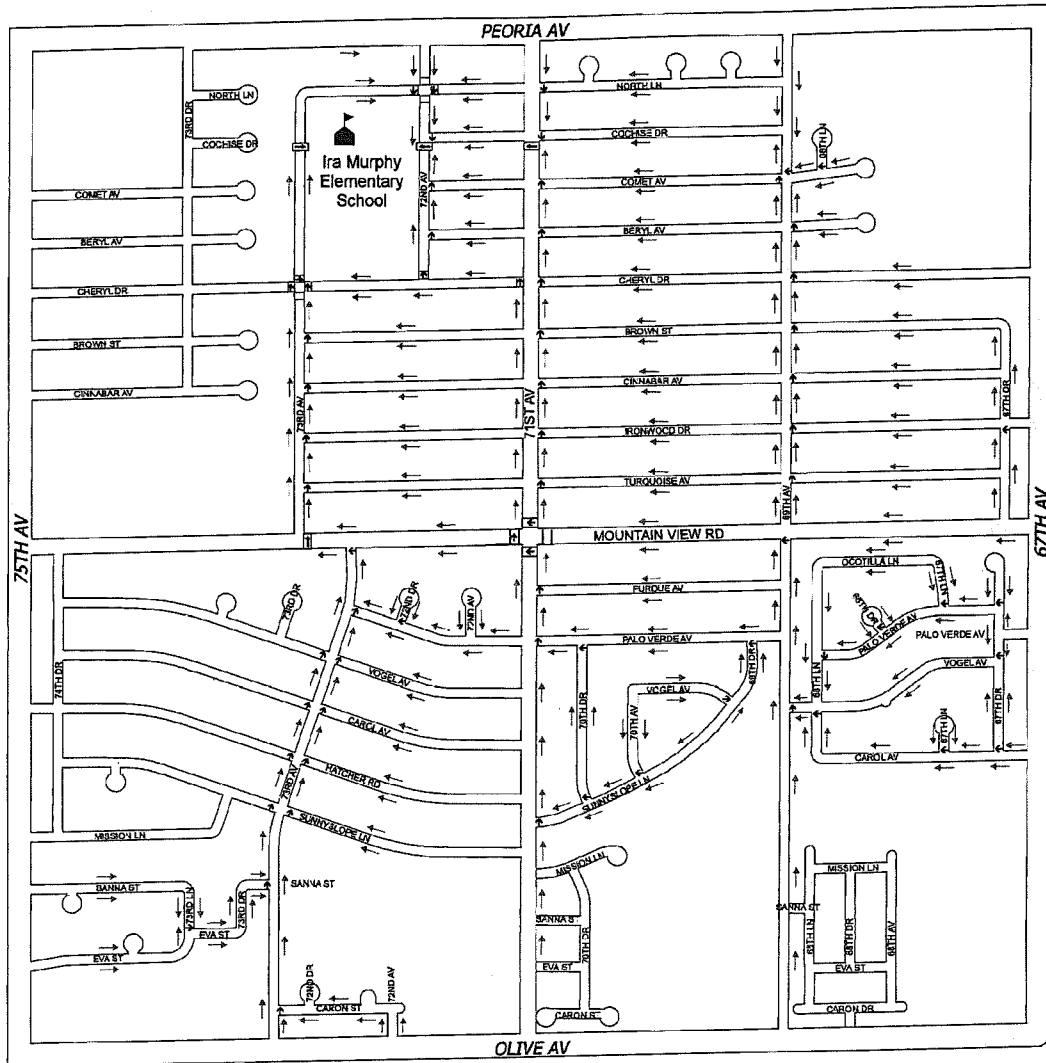

Ira Murphy Elementary School Suggested Route to School Walking Map 2014-15 School Year

NOTE:
This map is based on imprecise source data, subject to change and is FOR GENERAL REFERENCE ONLY.

Legend

- Walking Route
- Street Crossing
- Private Street
- Crosswalk
- 15 mph School Crossing
- School Location

Reference: "School Safe Routes Map" 07/2013 ITGIS JL

Lorissa Pombo _____ 7.21.14
 Lorissa Pombo Date
 Principal
 Ira Murphy Elementary School

Ali Bridewater _____ 7/21/2014
 Ali Bridewater Date
 K-12 Administrator
 Peoria Unified School District