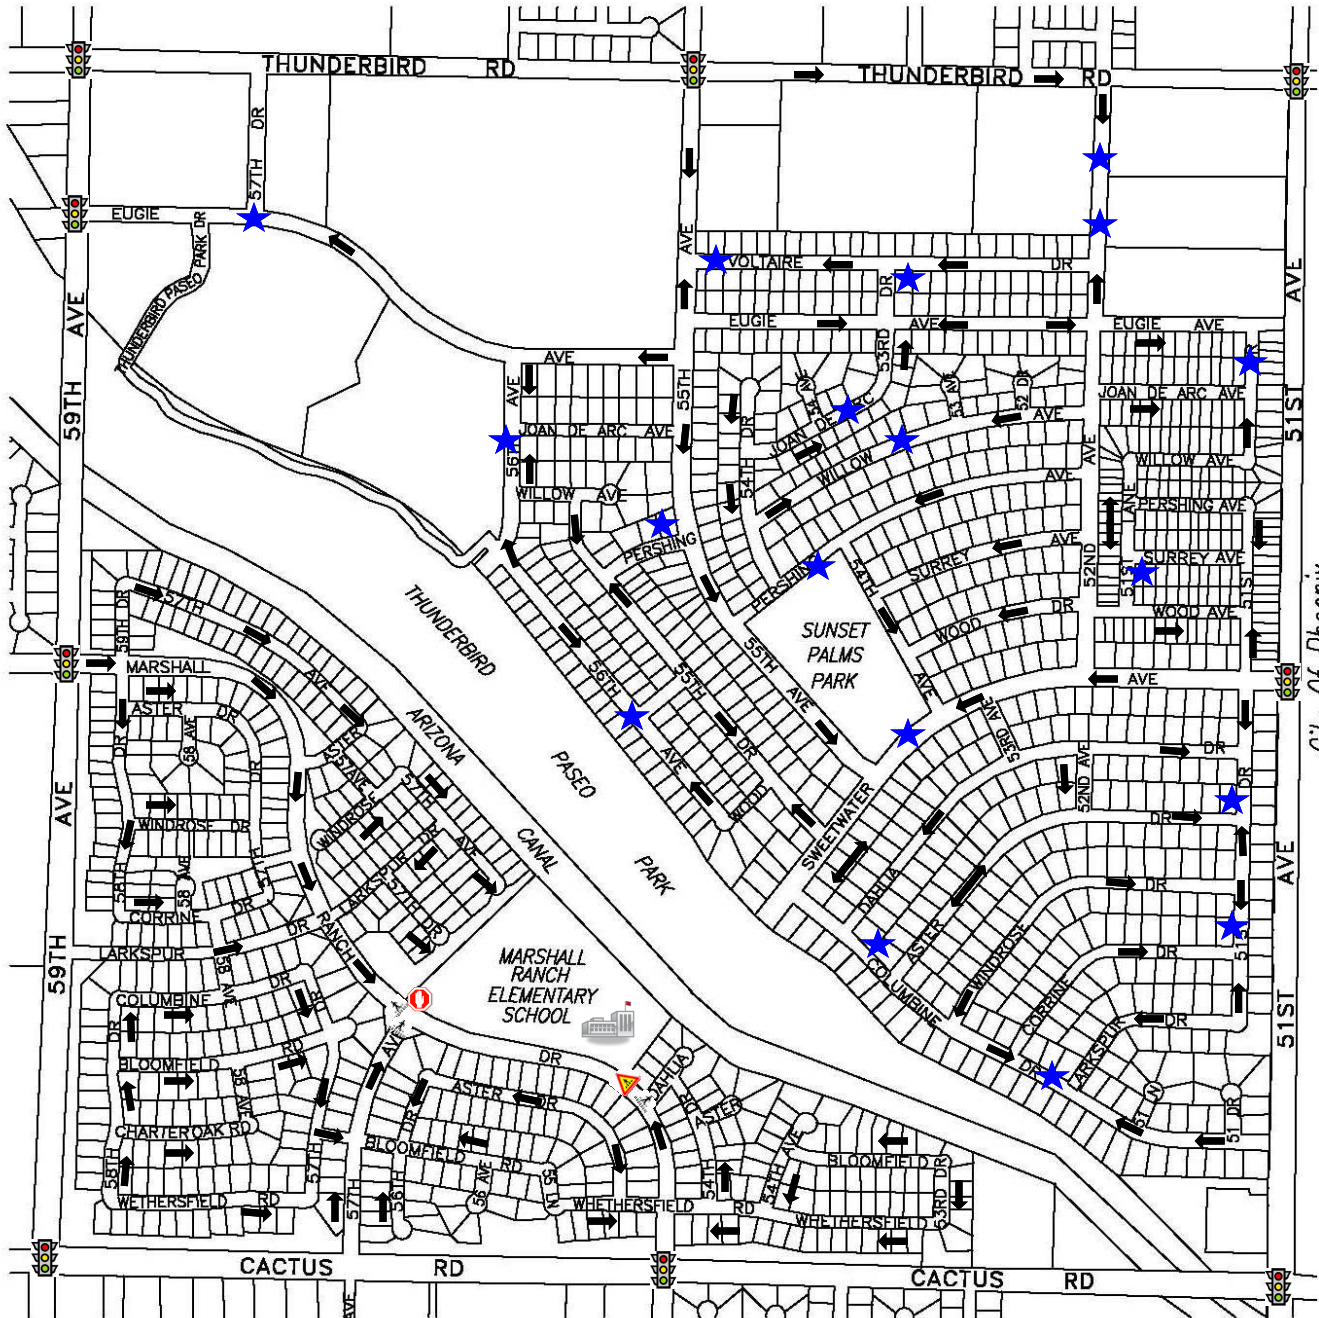

LEGEND

	SAFE SCHOOL ROUTE		SIGNALIZED INTERSECTION WITH STANDARD WHITE CROSSWALK
	WHITE CROSSWALK		YELLOW CROSSWALK 15 MPH SCHOOL ZONE WITH CROSSING GUARD
	SCHOOL		CROSSING GUARD
	BUS STOP		

City of Phoenix

Safe Route to School Plan	2011-2012
Marshall Ranch Elementary School	Sheet 1 of 1