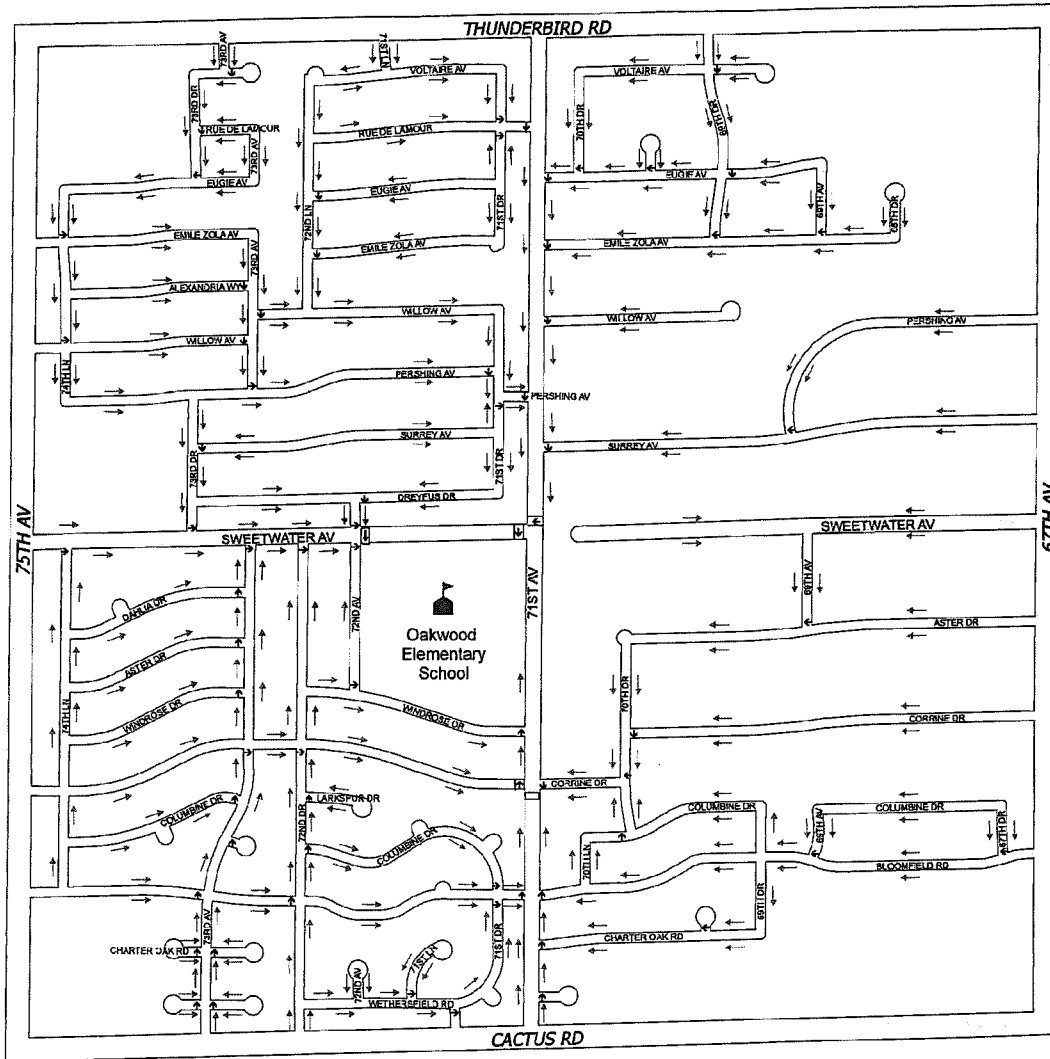

Oakwood Elementary School Suggested Route to School Walking Map 2014-15 School Year

NOTE:
This map is based on imprecise source data, subject to change and is FOR GENERAL REFERENCE ONLY.

Legend

- Walking Route
- Street Crossing
- Crosswalk
- 15 mph School Crossing
- School Location

Reference: "School Safe Routes Map" 07/9/2013 IT GIS JL

Shawn Duguid _____ Date _____
 Principal
 Oakwood Elementary School

Ali Bridgewater _____ Date 7/21/2014
 K-12 Administrator
 Peoria Unified School District