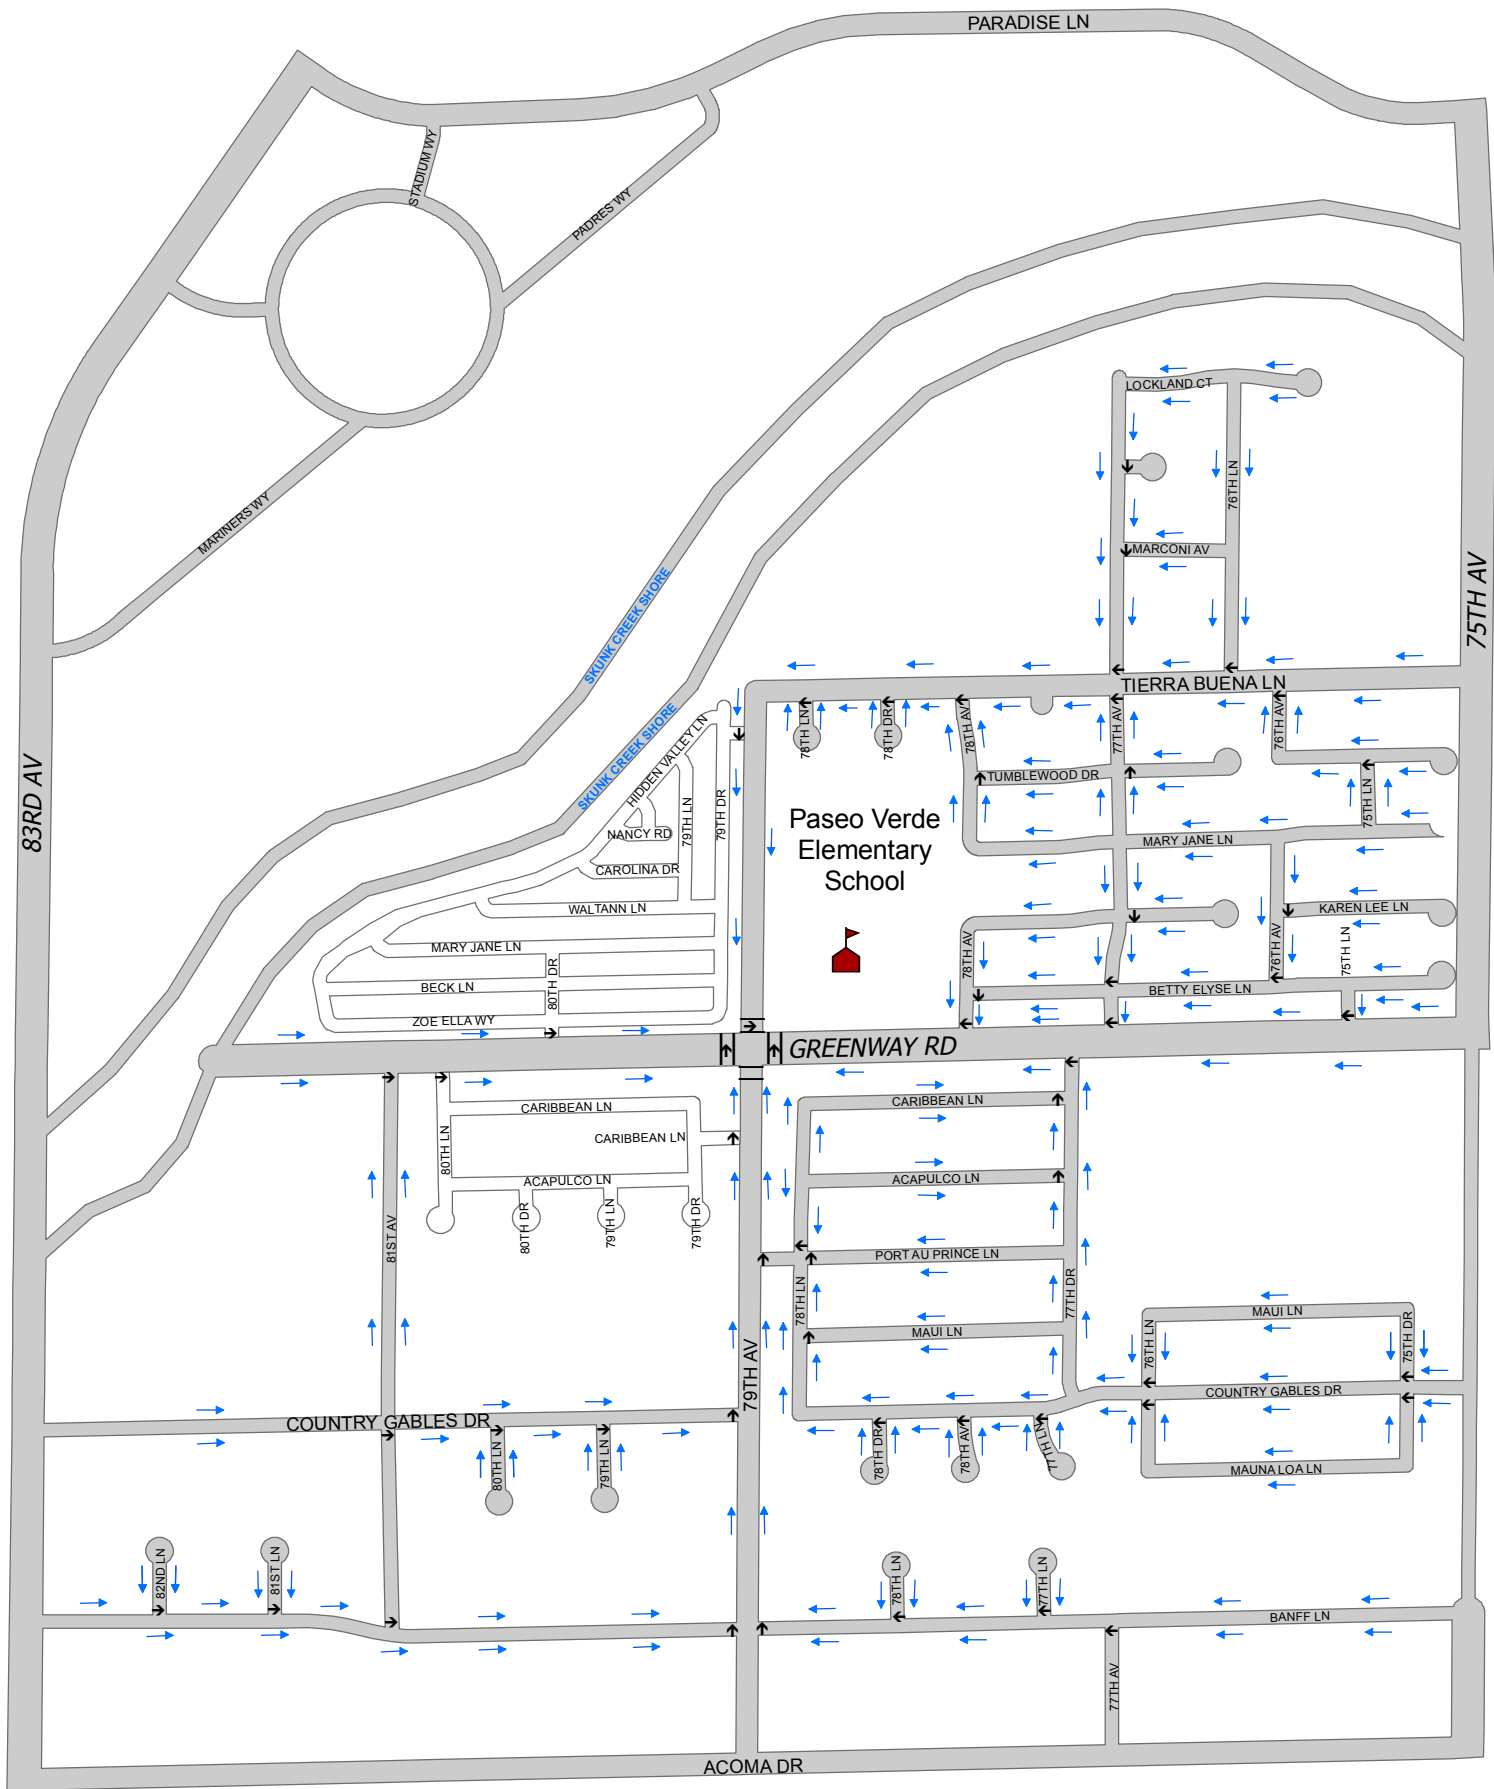

Paseo Verde Elementary School Suggested Route to School Walking Map 2014-15 School Year

NOTE:

This map is based on imprecise source data, subject to change and is FOR GENERAL REFERENCE ONLY.

Legend

- Walking Route
- Street Crossing
- Private Street
- Crosswalk
- 15 mph School Crossing
- School Location

Reference: "School Safe Routes Map" 07/9/2013 IT GIS JL

Larry Brodie
Principal
Paseo Verde Elementary School

Date

Ali Bridgewater
K-12 Administrator
Peoria Unified School District

Date

Jamal Rahimi, P.E.
City Traffic Engineer
City of Peoria