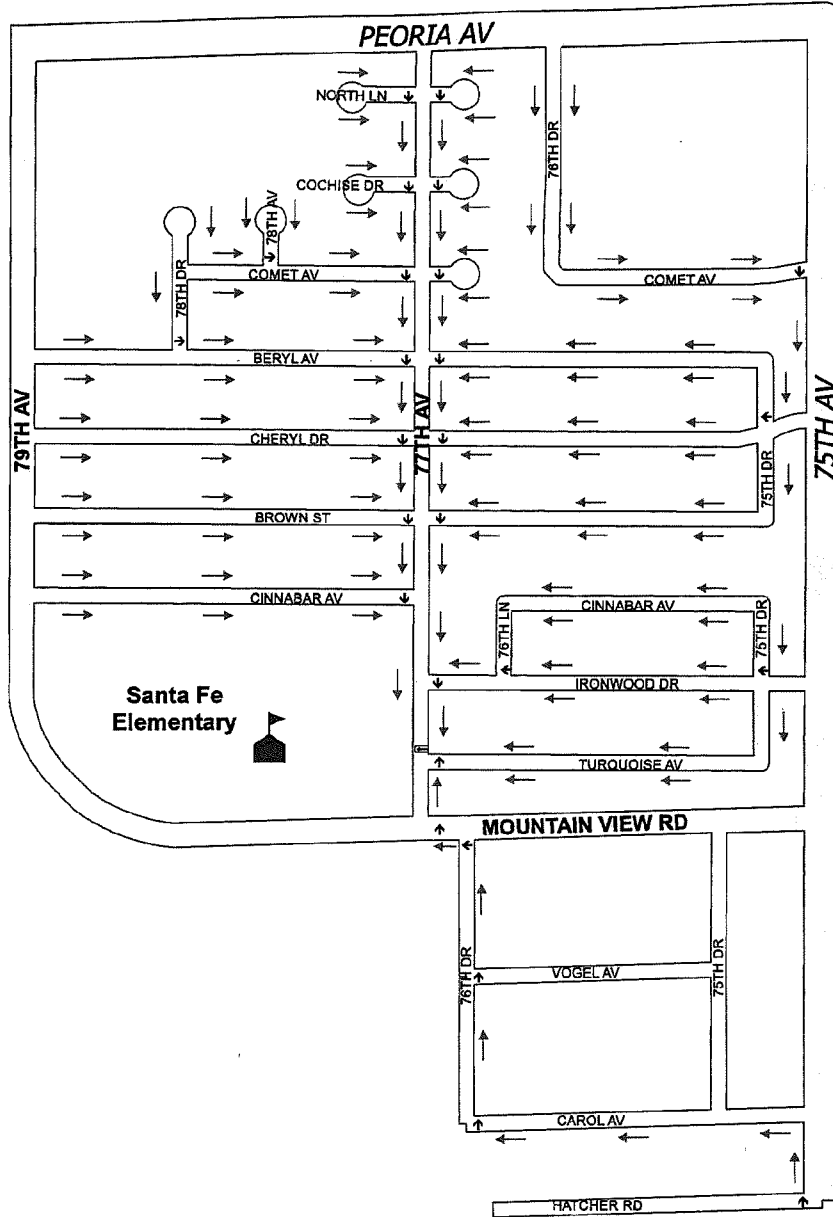

Santa Fe Elementary School Suggested Route to School Walking Map 2014-15 School Year

NOTE:
This map is based on imprecise source data, subject to change and is FOR GENERAL REFERENCE ONLY.

Legend

- → Walking Route
- ↔ 15 mph School Crossing
- ↑ Street Crossing
- ⊥ Crosswalk
- 🏫 School Location

Robert Miller
Robert Miller
Principal
Santa Fe Elementary School

7/21/2014
Date

Ali Bridgewater
Ali Bridgewater
K-12 Administrator
Peoria Unified School District

7/21/2014
Date

Jamal Rahimi, P.E.
City Traffic Engineer
City of Peoria

Date