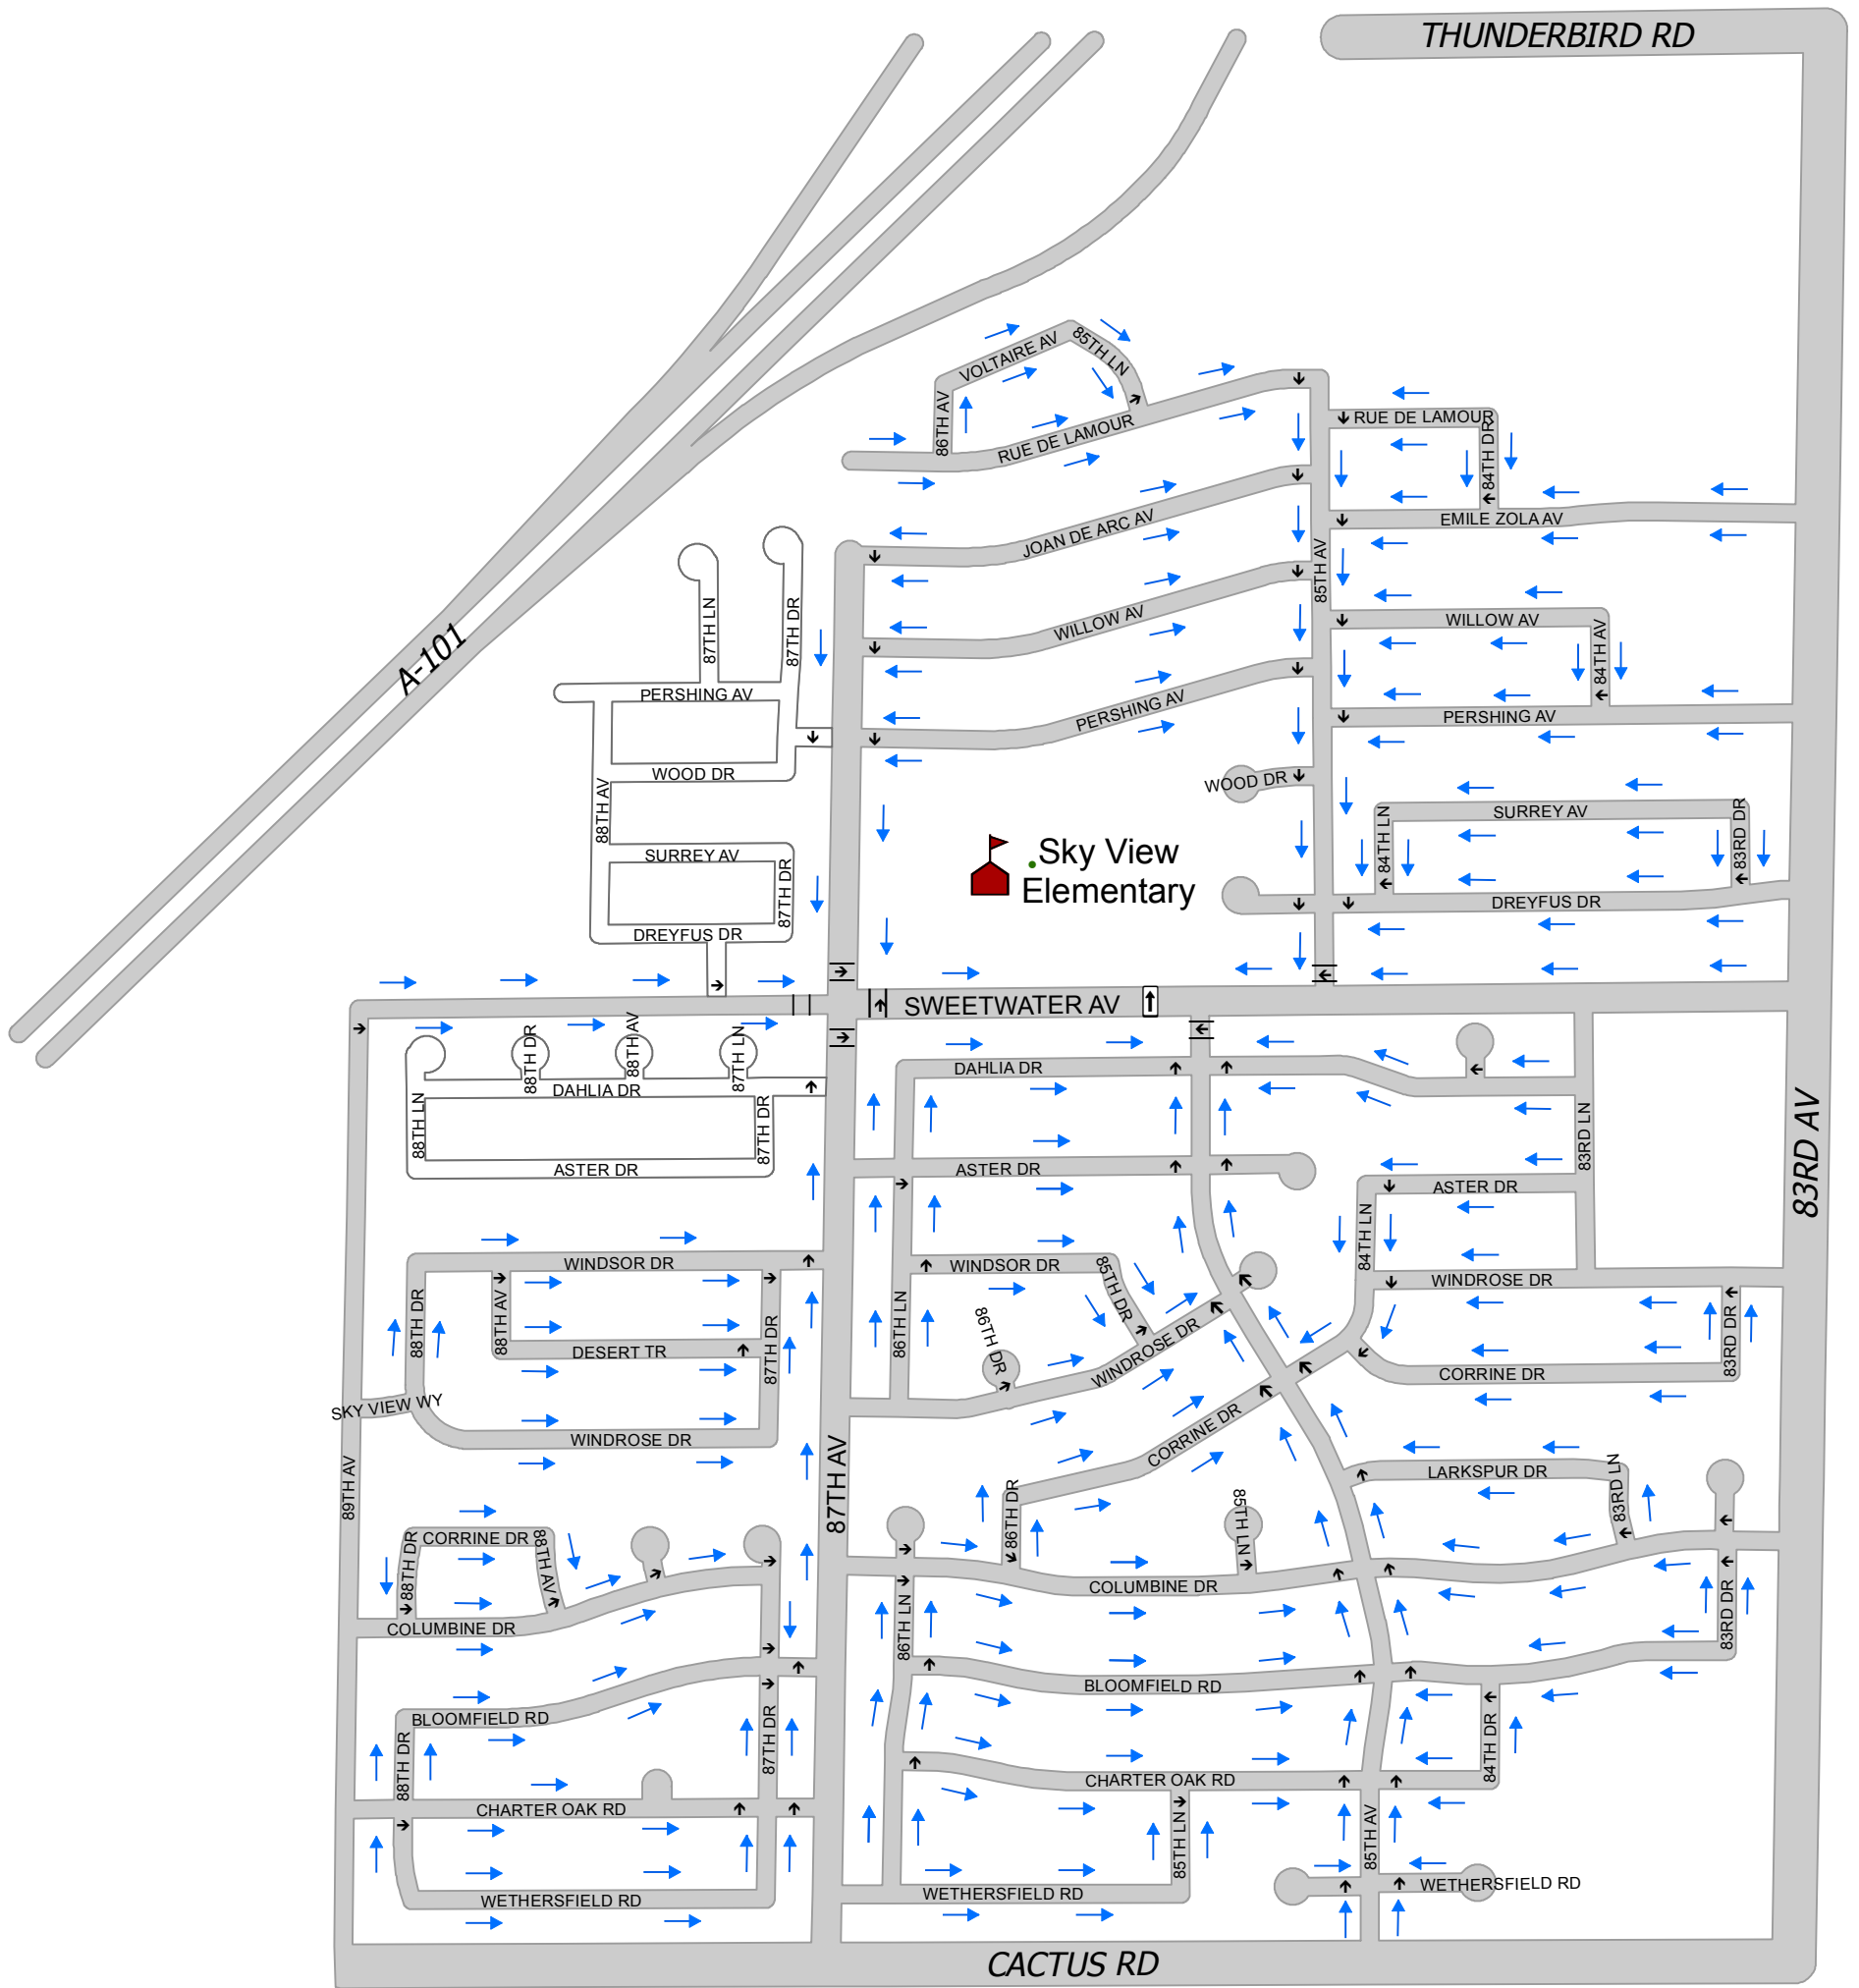

Sky View Elementary School Suggested Route to School Walking Map 2014-15 School Year

NOTE:

This map is based on imprecise source data, subject to change and is FOR GENERAL REFERENCE ONLY.

Legend

- Walking Route
- Street Crossing
- Crosswalk
- School Location
- Private Streets
- 15 mph School Crossing

Reference: "School Safe Routes Map" 07/9/2013 IT GIS JL

Holly Harper
Principal
Sky View Elementary School

Date

Ali Bridgewater
K-12 Administrator
Peoria Unified School District

Date

Jamal Rahimi, P.E.
City Traffic Engineer
City of Peoria