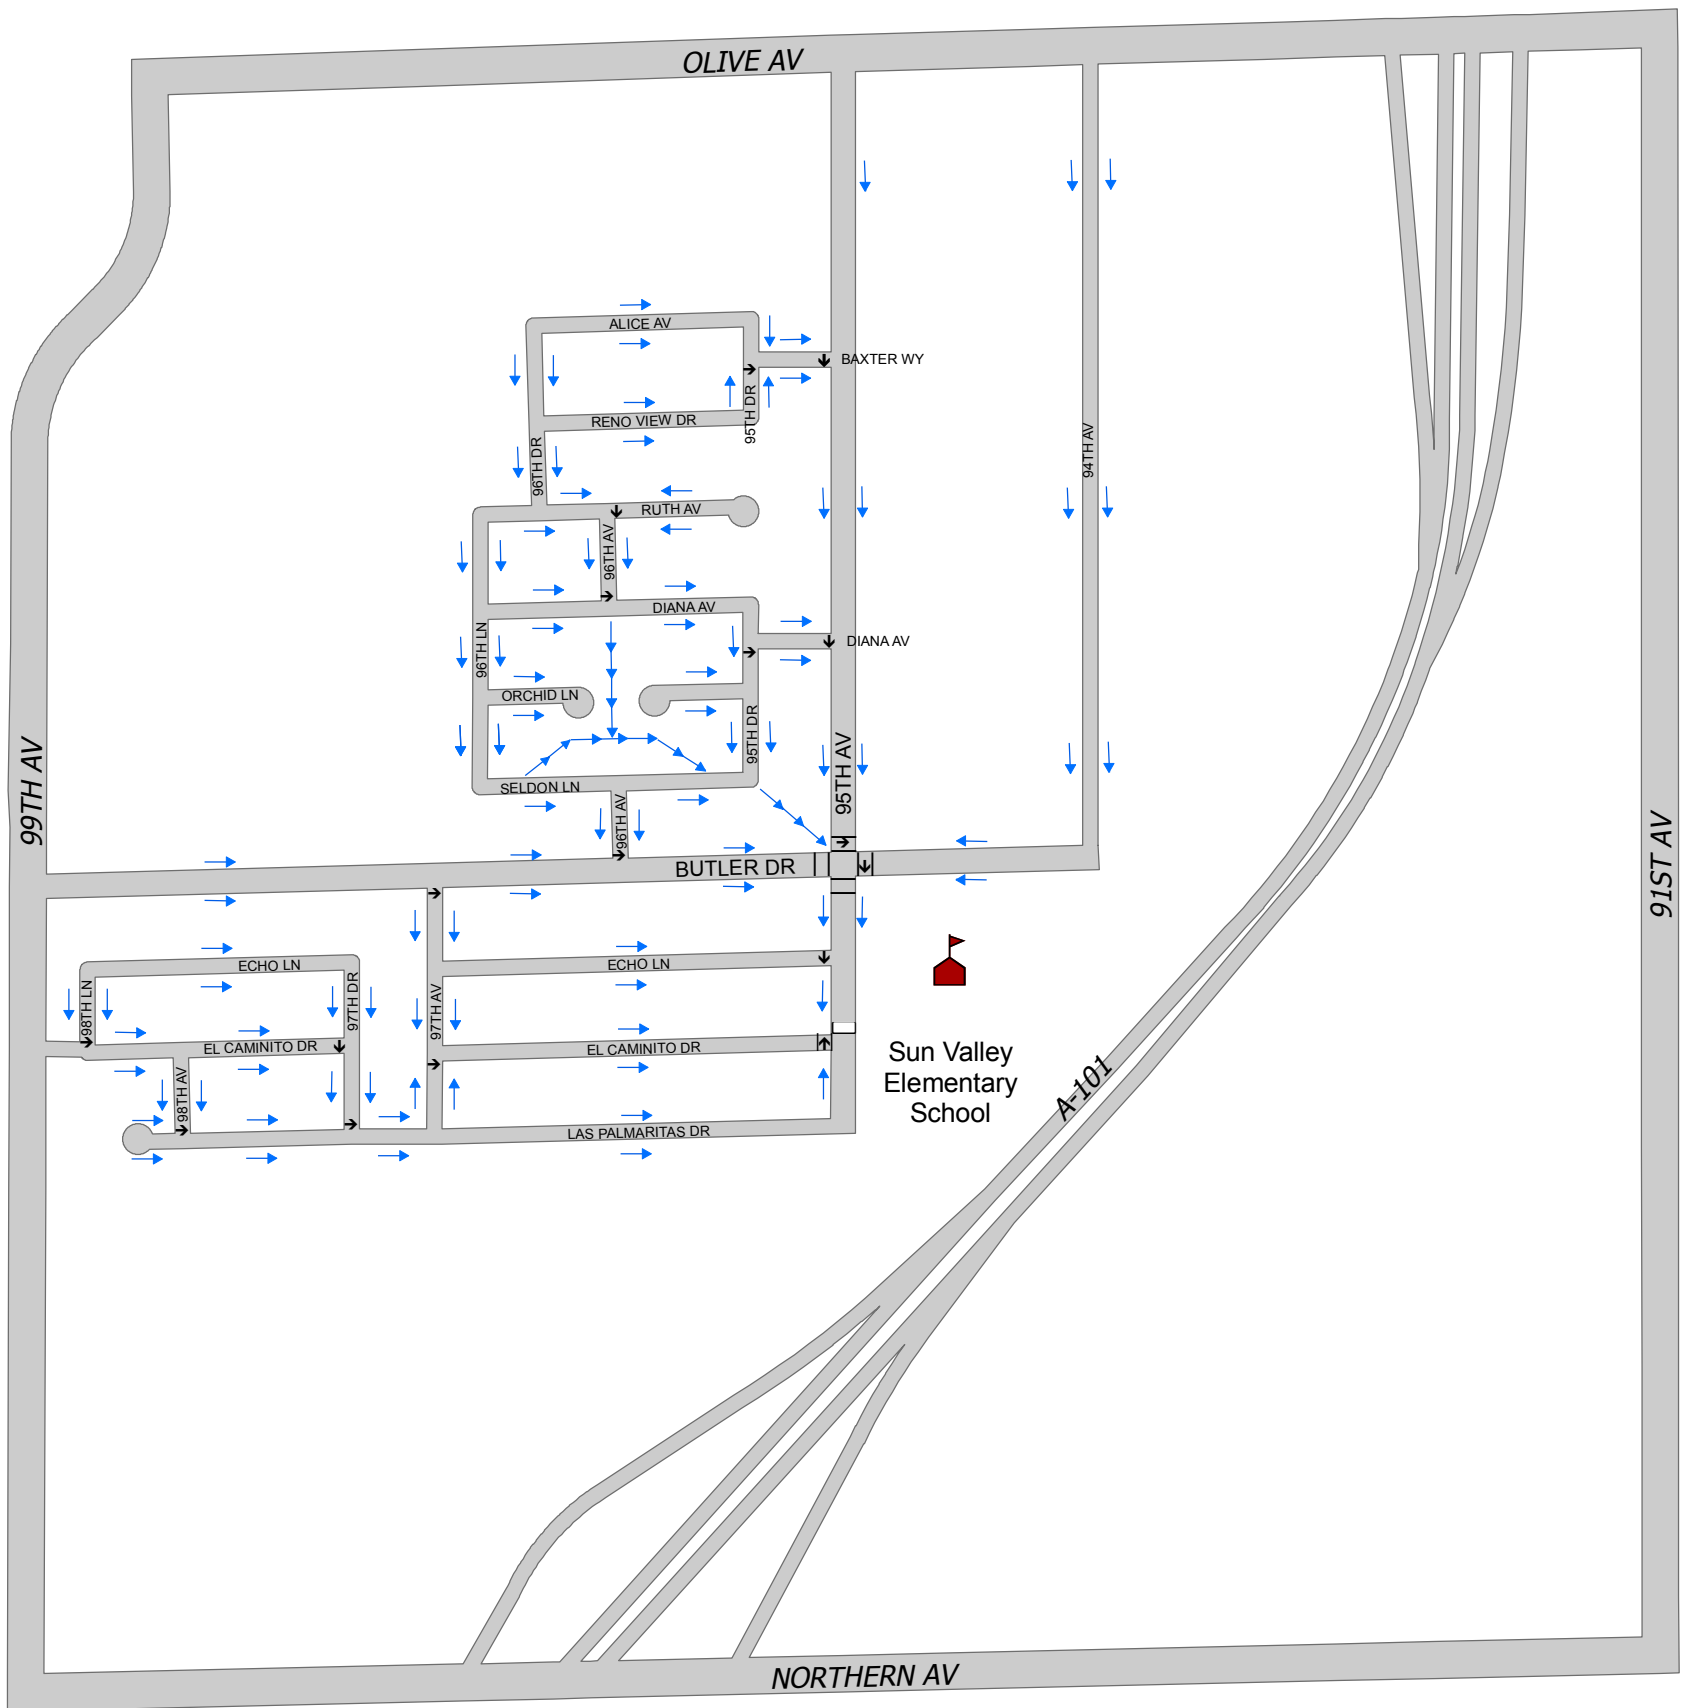

Sun Valley Elementary School Suggested Route to School Walking Map 2014-15 School Year

NOTE:

This map is based on imprecise source data, subject to change and is FOR GENERAL REFERENCE ONLY.

Legend

- Walking Route
- 15 mph School Crossing
- Street Crossing
- School Location
- Crosswalk

Reference: "School Safe Routes Map" 07/9/2013 IT GIS JL

Dale Shough
Principal
Sun Valley Elementary School

Date

Ali Bridgewater
K-12 Administrator
Peoria Unified School District

Date

Jamal Rahimi, P.E.
City Traffic Engineer
City of Peoria