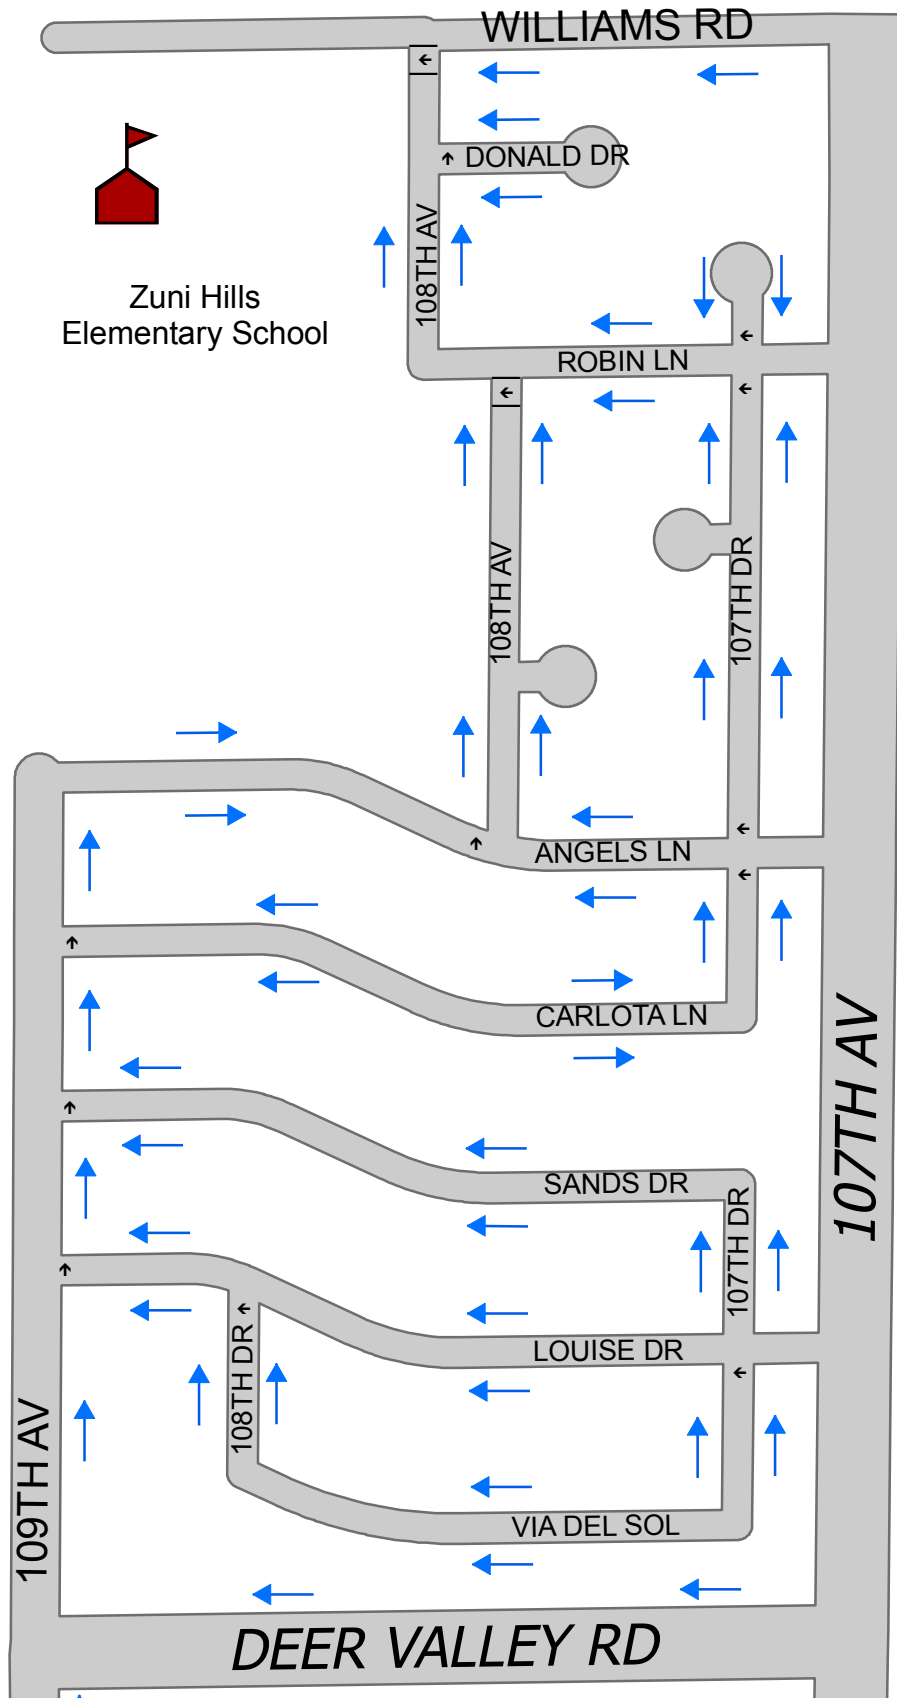

Zuni Hills Elementary School Suggested Route to School Walking Map 2014-15 School Year

NOTE:

This map is based on imprecise source data, subject to change and is FOR GENERAL REFERENCE ONLY.

Legend

- Walking Route
- 15 mph School Crossing
- Street Crossing
- School Location
- Crosswalk

Reference: "School Safe Routes Map" 07/1/2014 IT GIS JL

Fritz Maynes
Principal
Zuni Hills Elementary School
Date

Ali Bridgewater
K-12 Administrator
Peoria Unified School District
Date

Jamal Rahimi, P.E.
City Traffic Engineer
City of Peoria
Date