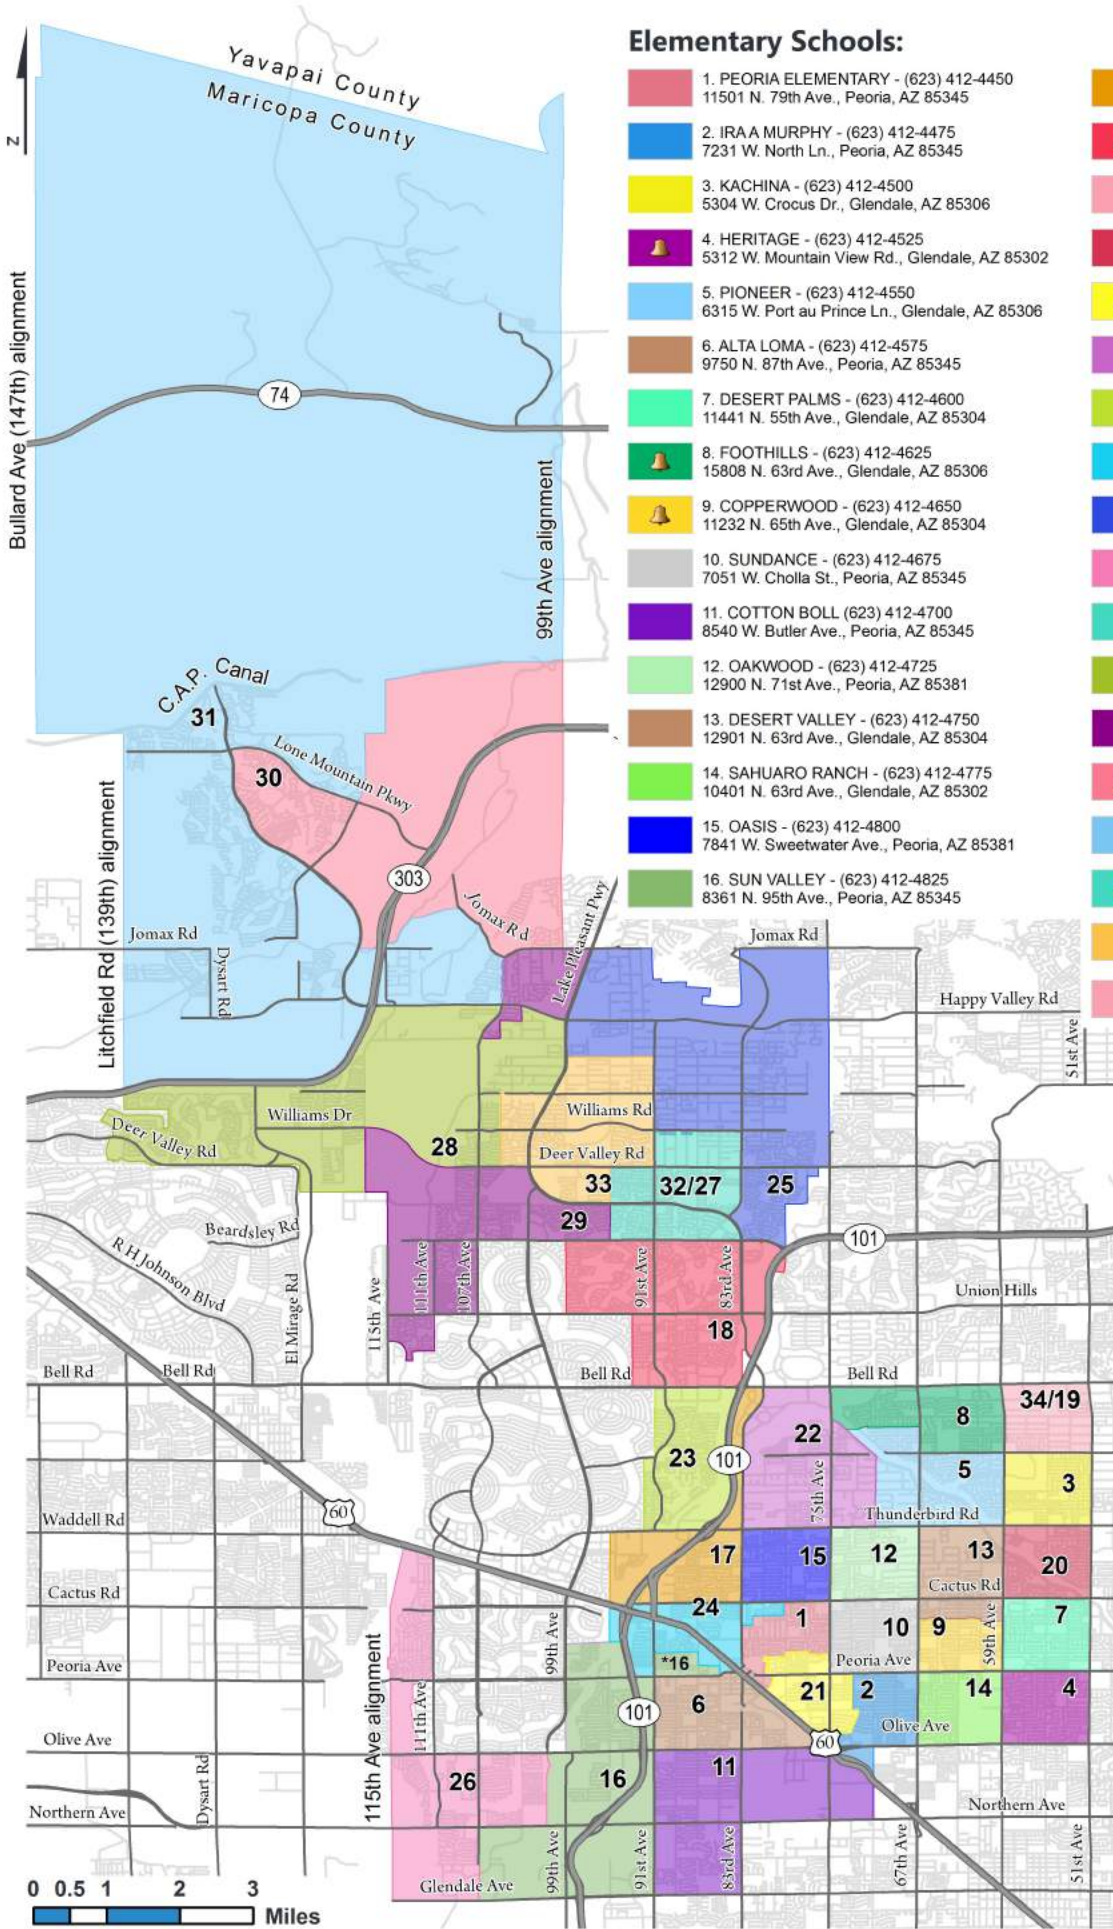

Peoria Unified School District No.11 Elementary School Boundaries '18-'19

Elementary Schools:

1. PEORIA ELEMENTARY - (623) 412-4450 11501 N. 79th Ave., Peoria, AZ 85345 2. IRAA MURPHY - (623) 412-4475 7231 W. North Ln., Peoria, AZ 85345 3. KACHINA - (623) 412-4500 5304 W. Crocus Dr., Glendale, AZ 85306 4. HERITAGE - (623) 412-4525 5312 W. Mountain View Rd., Glendale, AZ 85302 5. PIONEER - (623) 412-4550 6315 W. Port au Prince Ln., Glendale, AZ 85306 6. ALTA LOMA - (623) 412-4575 9750 N. 87th Ave., Peoria, AZ 85345 7. DESERT PALMS - (623) 412-4600 11441 N. 55th Ave., Glendale, AZ 85304 8. FOOTHILLS - (623) 412-4625 15808 N. 63rd Ave., Glendale, AZ 85306 9. COPPERWOOD - (623) 412-4650 11232 N. 65th Ave., Glendale, AZ 85304 10. SUNDANCE - (623) 412-4675 7051 W. Cholla St., Peoria, AZ 85345 11. COTTON BOLL (623) 412-4700 8540 W. Butler Ave., Peoria, AZ 85345 12. OAKWOOD - (623) 412-4725 12900 N. 71st Ave., Peoria, AZ 85381 13. DESERT VALLEY - (623) 412-4750 12901 N. 63rd Ave., Glendale, AZ 85304 14. SAHUARO RANCH - (623) 412-4775 10401 N. 63rd Ave., Glendale, AZ 85302 15. OASIS - (623) 412-4800 7841 W. Sweetwater Ave., Peoria, AZ 85381 16. SUN VALLEY - (623) 412-4825 8361 N. 95th Ave., Peoria, AZ 85345	17. SKY VIEW - (623) 412-4850 8624 W. Sweetwater Ave., Peoria, AZ 85381 18. APACHE - (623) 412-4875 8633 W. John Cabot Rd., Peoria, AZ 85382 19. CANYON - (623) 412-5050 5490 W. Paradise Ln., Glendale, AZ 85306 20. MARSHALL RANCH - (623) 486-6450 12995 N. Marshall Ranch Dr., Glendale, AZ 85304 21. SANTA FE - (623) 486-6475 9880 N. 77th Ave., Peoria, AZ 85345 22. PASEO VERDE - (623) 412-5075 7880 W. Greenway Rd., Peoria, AZ 85381 23. DESERT HARBOR - (623) 486-6200 15585 N. 91st Ave., Peoria, AZ 85382 24. CHEYENNE - (623) 487-5100 11806 N. 87th Ave., Peoria, AZ 85345 25. FRONTIER - (623) 412-4900 21258 N. 81st Ave., Peoria, AZ 85382 26. COUNTRY MEADOWS - (623) 412-5200 8409 N. 111th Ave., Peoria, AZ 85345 27. COYOTE HILLS - (623) 412-5225 21180 N. 87th Ave., Peoria, AZ 85382 28. ZUNI HILLS - (623) 412-5275 10851 W. Williams Rd., Sun City, AZ 85373 29. PARKRIDGE - (623) 412-5400 9970 W. Beardsley Rd., Peoria, AZ 85382 30. VISTANCIA - (623) 773-6500 30009 N. Sunrise Pt., Peoria, AZ 85383 31. LAKE PLEASANT - (623) 773-6575 31501 N. Westland Rd., Peoria, AZ 85383 32. PEORIA TRADITIONAL - (623) 412-5225 Located at (27) Coyote Hills 33. SUNSET HEIGHTS - (623) 773-6650 9687 W. Adam Ave., Peoria, AZ 85382 34. SUNFLOWER SCHOOL - (623) 412-5050 Located at (19) Canyon

Signature Program at School
* Indicates a non-contiguous elementary school attendance boundary.

* This map is for illustrative purposes only. The Peoria Unified School District shall not be held liable for improper or incorrect use of the data.