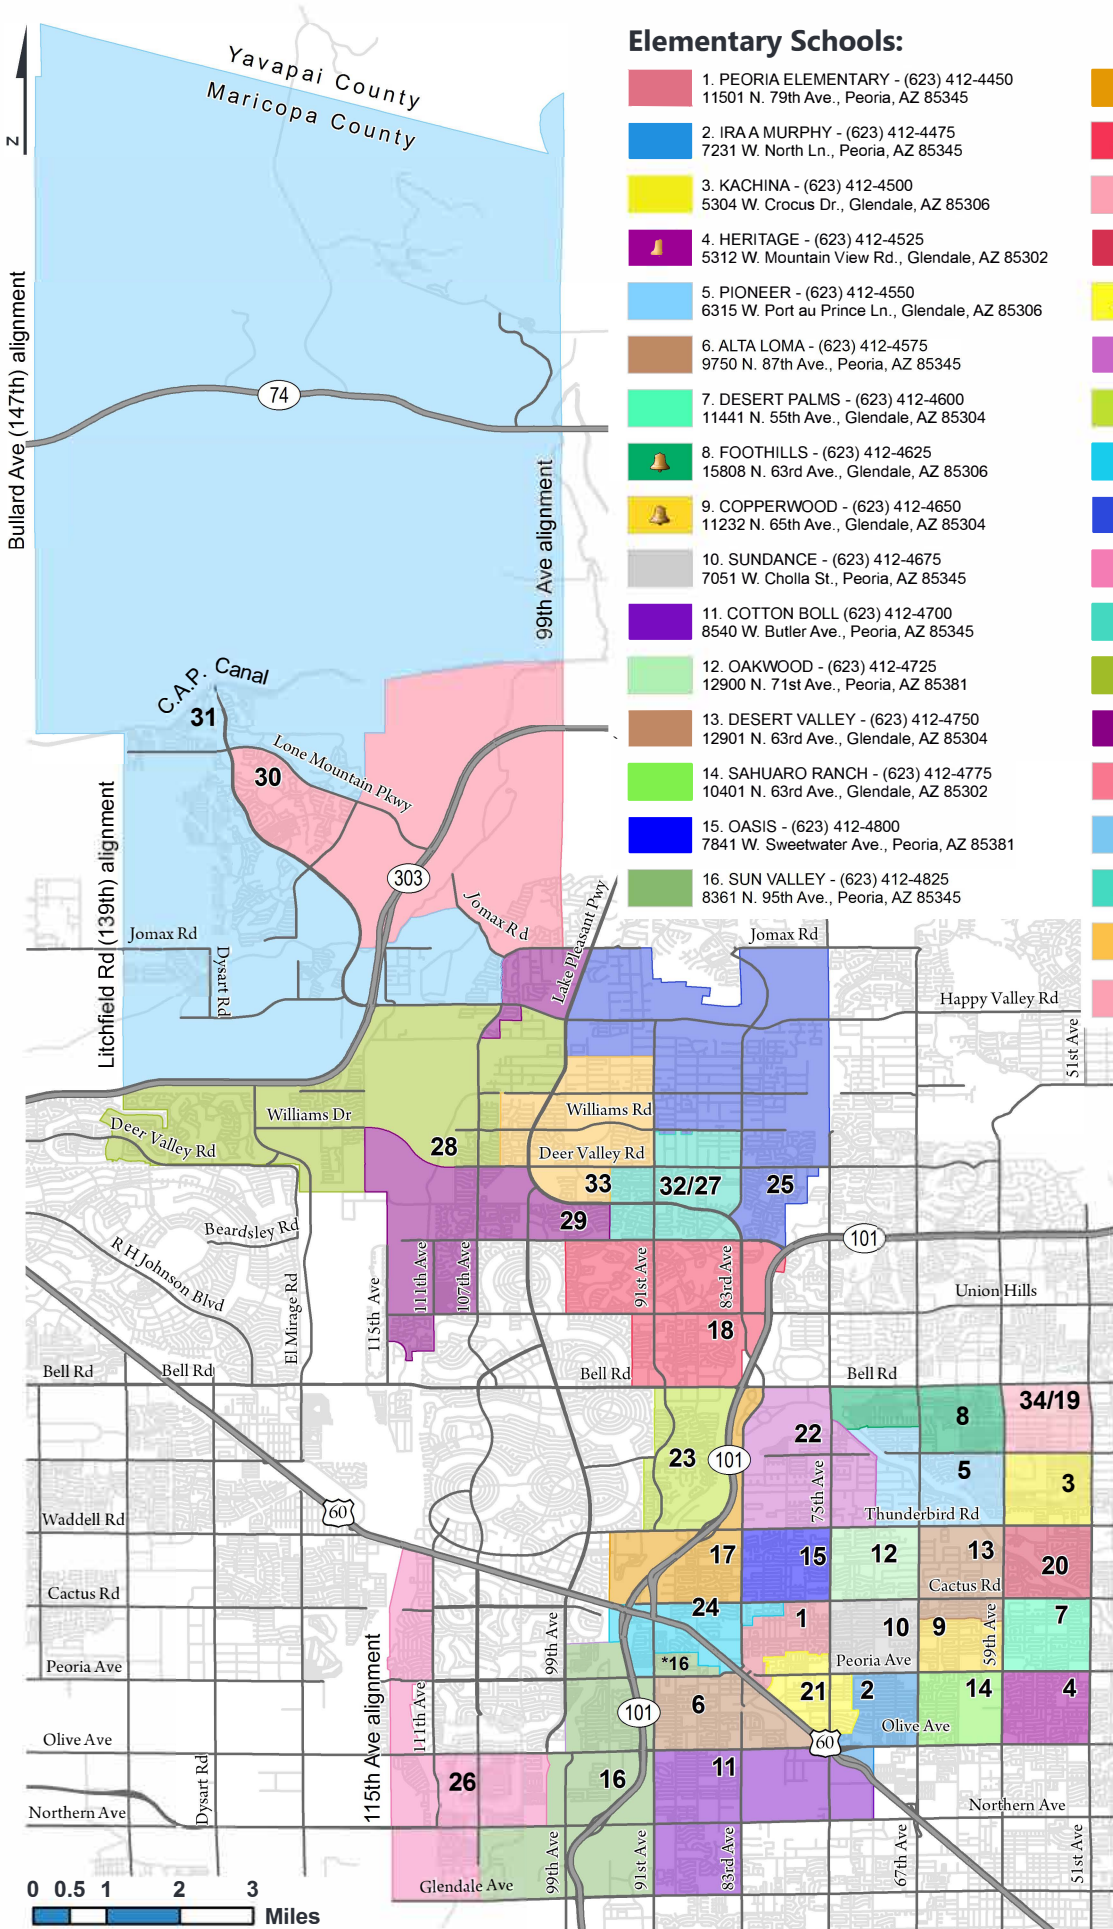

Peoria Unified School District No.11 Elementary School Boundaries

Elementary Schools:

	1. PEORIA ELEMENTARY - (623) 412-4450 11501 N. 79th Ave., Peoria, AZ 85345		17. SKY VIEW - (623) 412-4850 8624 W. Sweetwater Ave., Peoria, AZ 85381
	2. IRA A MURPHY - (623) 412-4475 7231 W. North Ln., Peoria, AZ 85345		18. APACHE - (623) 412-4875 8633 W. John Cabot Rd., Peoria, AZ 85382
	3. KACHINA - (623) 412-4500 5304 W. Crocus Dr., Glendale, AZ 85306		19. CANYON - (623) 412-5050 5490 W. Paradise Ln., Glendale, AZ 85306
	4. HERITAGE - (623) 412-4525 5312 W. Mountain View Rd., Glendale, AZ 85302		20. MARSHALL RANCH - (623) 486-6450 12995 N. Marshall Ranch Dr., Glendale, AZ 85304
	5. PIONEER - (623) 412-4550 6315 W. Port au Prince Ln., Glendale, AZ 85306		21. SANTA FE - (623) 486-6475 9880 N. 77th Ave., Peoria, AZ 85345
	6. ALTA LOMA - (623) 412-4575 9750 N. 87th Ave., Peoria, AZ 85345		22. PASEO VERDE - (623) 412-5075 7880 W. Greenway Rd., Peoria, AZ 85381
	7. DESERT PALMS - (623) 412-4600 11441 N. 55th Ave., Glendale, AZ 85304		23. DESERT HARBOR - (623) 486-6200 15585 N. 91st Ave., Peoria, AZ 85382
	8. FOOTHILLS - (623) 412-4625 15808 N. 63rd Ave., Glendale, AZ 85306		24. CHEYENNE - (623) 487-5100 11806 N. 87th Ave., Peoria, AZ 85345
	9. COPPERWOOD - (623) 412-4650 11232 N. 65th Ave., Glendale, AZ 85304		25. FRONTIER - (623) 412-4900 21258 N. 81st Ave., Peoria, AZ 85382
	10. SUNDANCE - (623) 412-4675 7051 W. Cholla St., Peoria, AZ 85345		26. COUNTRY MEADOWS - (623) 412-5200 8409 N. 111th Ave., Peoria, AZ 85345
	11. COTTON BOLL (623) 412-4700 8540 W. Butler Ave., Peoria, AZ 85345		27. COYOTE HILLS - (623) 412-5225 21180 N. 87th Ave., Peoria, AZ 85382
	12. OAKWOOD - (623) 412-4725 12900 N. 71st Ave., Peoria, AZ 85381		28. ZUNI HILLS - (623) 412-5275 10851 W. Williams Rd., Sun City, AZ 85373
	13. DESERT VALLEY - (623) 412-4750 12901 N. 63rd Ave., Glendale, AZ 85304		29. PARKRIDGE - (623) 412-5400 9970 W. Beardsley Rd., Peoria, AZ 85382
	14. SAHUARO RANCH - (623) 412-4775 10401 N. 63rd Ave., Glendale, AZ 85302		30. VISTANCIA - (623) 773-6500 30009 N. Sunrise Pt., Peoria, AZ 85383
	15. OASIS - (623) 412-4800 7841 W. Sweetwater Ave., Peoria, AZ 85381		31. LAKE PLEASANT - (623) 773-6575 31501 N. Westland Rd., Peoria, AZ 85383
	16. SUN VALLEY - (623) 412-4825 8361 N. 95th Ave., Peoria, AZ 85345		32. PEORIA TRADITIONAL - (623) 412-5225 Located at (27) Coyote Hills
			33. SUNSET HEIGHTS - (623) 773-6650 9687 W. Adam Ave., Peoria, AZ 85382
			34. SUNFLOWER SCHOOL - (623) 412-5050 Located at (19) Canyon

- Signature Program at School
- Indicates a non-contiguous elementary school attendance boundary.

* This map is for illustrative purposes only. The Peoria Unified School District shall not be held liable for improper or incorrect use of the data.