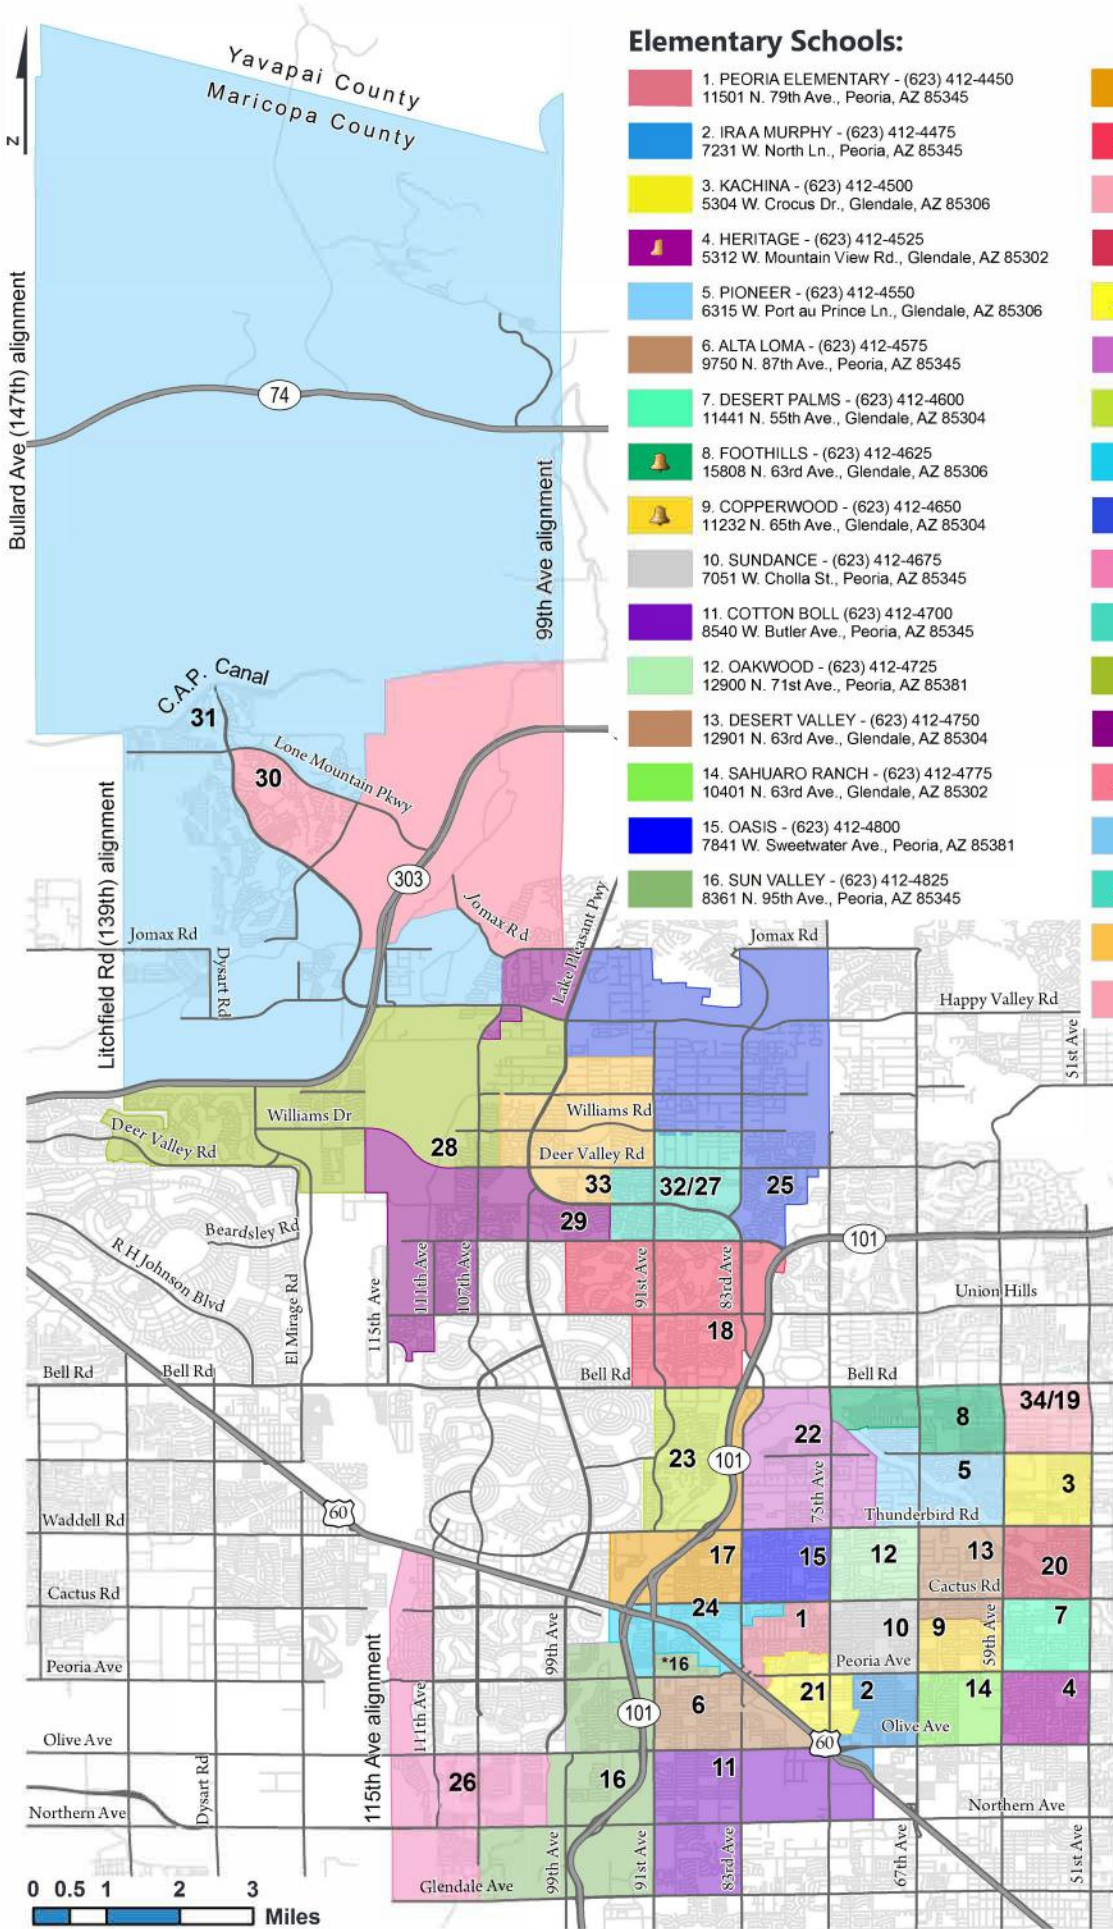

Elementary School	High School
Alta Loma	Peoria High/Raymond S. Kellis High (Alta Loma students may choose between Peoria and Raymond S. Kellis High School.)
Apache	Sunrise Mountain High
Canyon	Cactus High
Cheyenne	Peoria High
Copperwood	Ironwood High
Cotton Boll	Raymond S. Kellis High
Country Meadows	Raymond S. Kellis High
Coyote Hills	Sunrise Mountain High
Desert Harbor	Centennial High
Desert Palms	Ironwood High
Desert Valley	Ironwood High
Foothills	Cactus High
Frontier	Sunrise Mountain High
Heritage	Ironwood High
Ira A. Murphy	Centennial High/Peoria High (Ira A. Murphy students may choose between Centennial or Peoria High School.)
Kachina	Cactus High
Lake Pleasant	Liberty High
Marshall Ranch	Ironwood High/Cactus High (Marshall Ranch students living north of the canal may choose between Ironwood or Cactus High School.)
Oakwood	Cactus High
Oasis	Centennial High
Parkridge	Sunrise Mountain High
Paseo Verde	Centennial High
Peoria Elementary	Peoria High
Peoria Traditional	Sunrise Mountain High
Pioneer	Cactus High
Sahuaro Ranch	Ironwood High
Santa Fe	Centennial High/Peoria High (Santa Fe feeds into two high schools. The high school a student attends is based on the address of the student's residence. Please refer to the high school attendance map.)
Sky View	Peoria High
Sun Valley	Raymond S. Kellis High / Peoria High (Sun Valley feeds into two high schools. The high school a student attends is based on the address of the student's residence. Please refer to the high school attendance map.)
Sundance	Centennial High
Sunset Heights	Liberty
Vistancia	Liberty
Zuni Hills	Liberty

# Peoria Unified School District No.11 Elementary School Boundaries '19 -'20