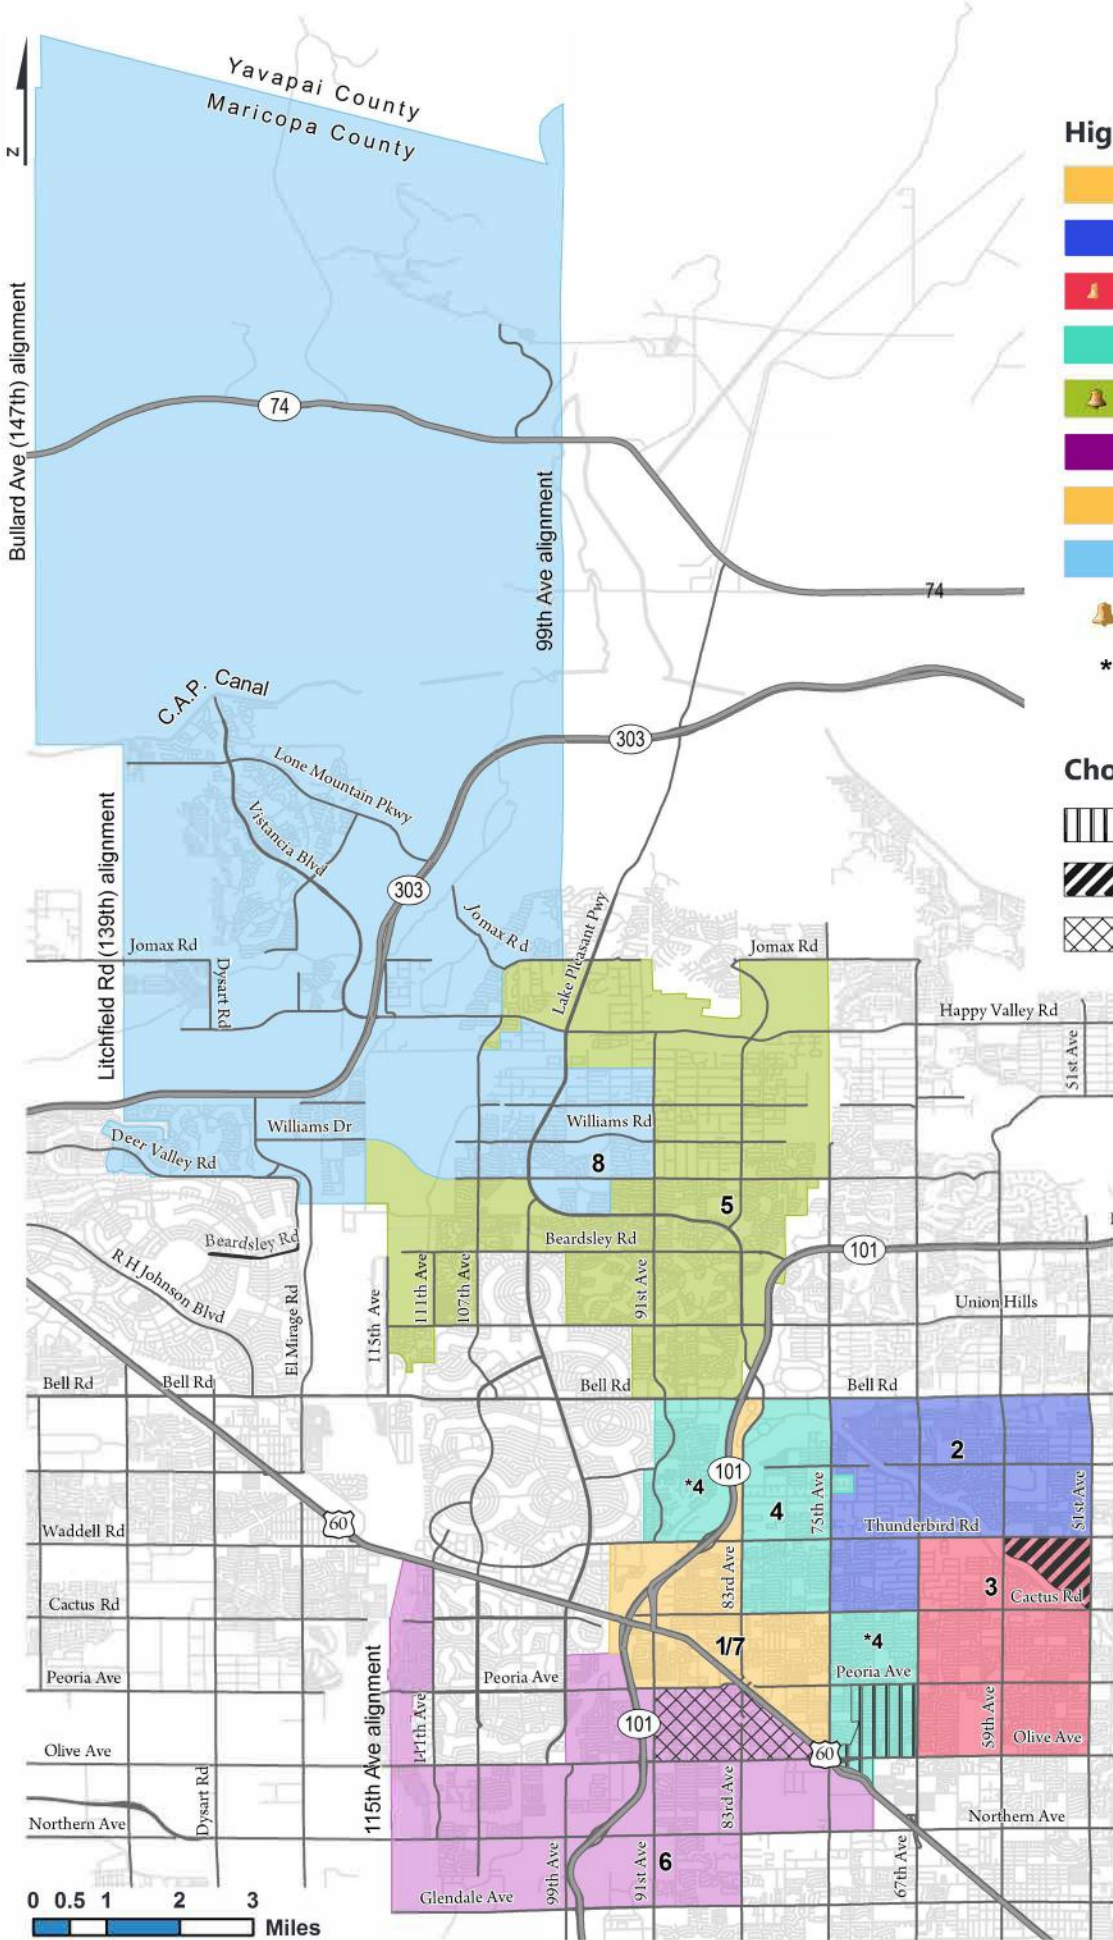

Peoria Unified School District No.11 High School Boundaries '19 -'20

High Schools:

1. PEORIA HIGH SCHOOL - (623) 412-6300
  11200 N. 83rd Ave., Peoria, AZ 85345
2. CACTUS HIGH SCHOOL - (623) 412-5000
  6330 W. Greenway Rd., Glendale, AZ 85306
3. IRONWOOD HIGH SCHOOL - (623) 486-6400
  6051 W. Sweetwater Ave., Glendale, AZ 85304
4. CENTENNIAL HIGH SCHOOL - (623) 412-4400
  14388 N. 79th Ave., Peoria, AZ 85381
5. SUNRISE MOUNTAIN HIGH SCHOOL - (623) 487-5125
  21200 N. 83d Ave., Peoria, AZ 85382
6. RAYMOND S KELLIS HIGH SCHOOL - (623) 412-5425
  8990 W. Orangewood Ave., Glendale, AZ 85305
7. PEORIA FLEX ACADEMY - (623) 412-5475
  Located at (1) Peoria High School
8. LIBERTY HIGH SCHOOL - (623) 773-6525
  9621 W. Speckled Gecko Dr., Peoria, AZ 85383

Signature Program at School

* Indicates a non-contiguous elementary school attendance boundary.

Choice Areas:

- CENTENNIAL or PEORIA H.S.
- CACTUS or IRONWOOD
- PEORIA H.S. or RAYMOND S KELLIS

* This map is for illustrative purposes only. The Peoria Unified School District shall not be held liable for improper or incorrect use of the data.